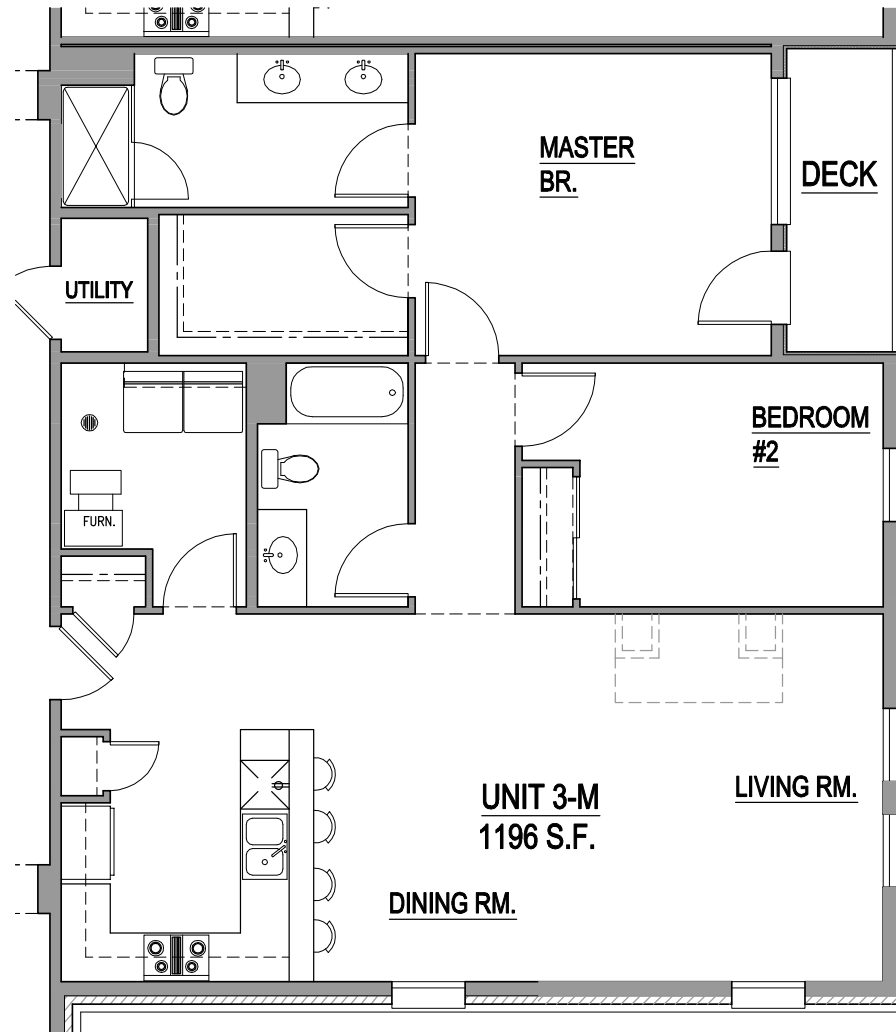

# UNION CLUB

Unit M  
1,196 Square Feet  
2nd - 4th Floors

By *Gilded Age*

Union Club  
1600 S. Jefferson  
St. Louis, MO 63104  
314.771.7171

Plans, materials, and specifications are based on availability and are subject to change without notice. Architectural, structural and other revisions may be made as they are deemed necessary by the developer, builder, architect, or as may be required by law.