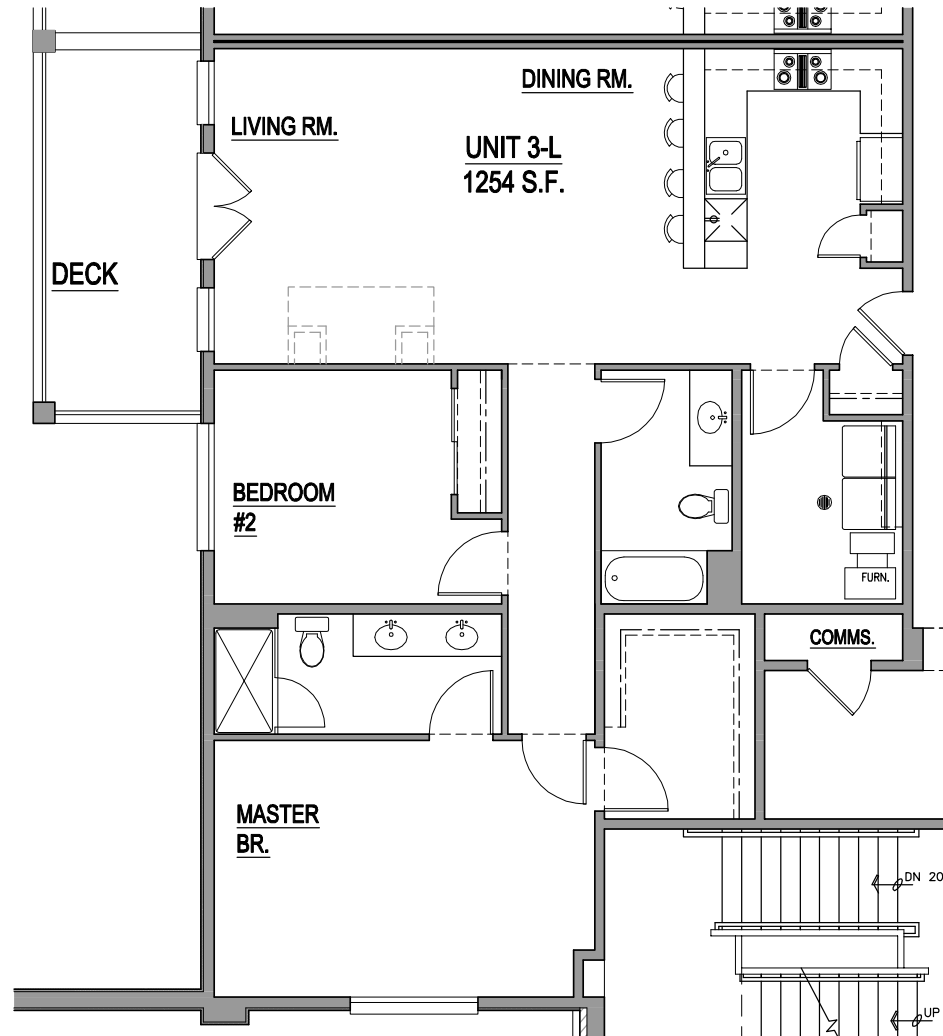

# UNION CLUB

Unit L  
1,254 Square Feet  
2nd - 4th Floors

By *Gilded Age*

Union Club  
1600 S. Jefferson  
St. Louis, MO 63104  
314.771.7171

Plans, materials, and specifications are based on availability and are subject to change without notice. Architectural, structural and other revisions may be made as they are deemed necessary by the developer, builder, architect, or as may be required by law.