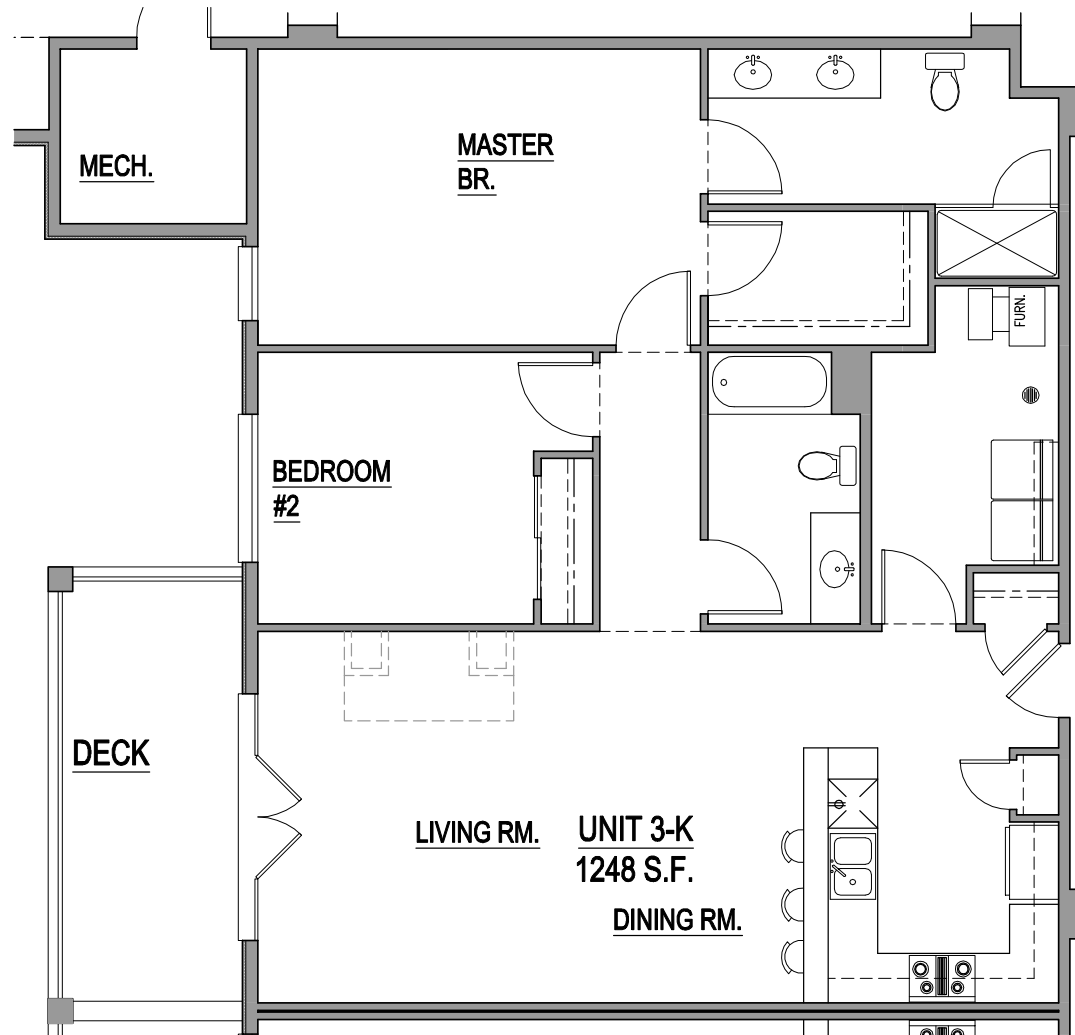

UNION CLUB

Unit K
1,248 Square Feet
2nd - 4th Floors

By *Gilded Age*

Union Club
1600 S. Jefferson
St. Louis, MO 63104
314.771.7171

Plans, materials, and specifications are based on availability and are subject to change without notice. Architectural, structural and other revisions may be made as they are deemed necessary by the developer, builder, architect, or as may be required by law.