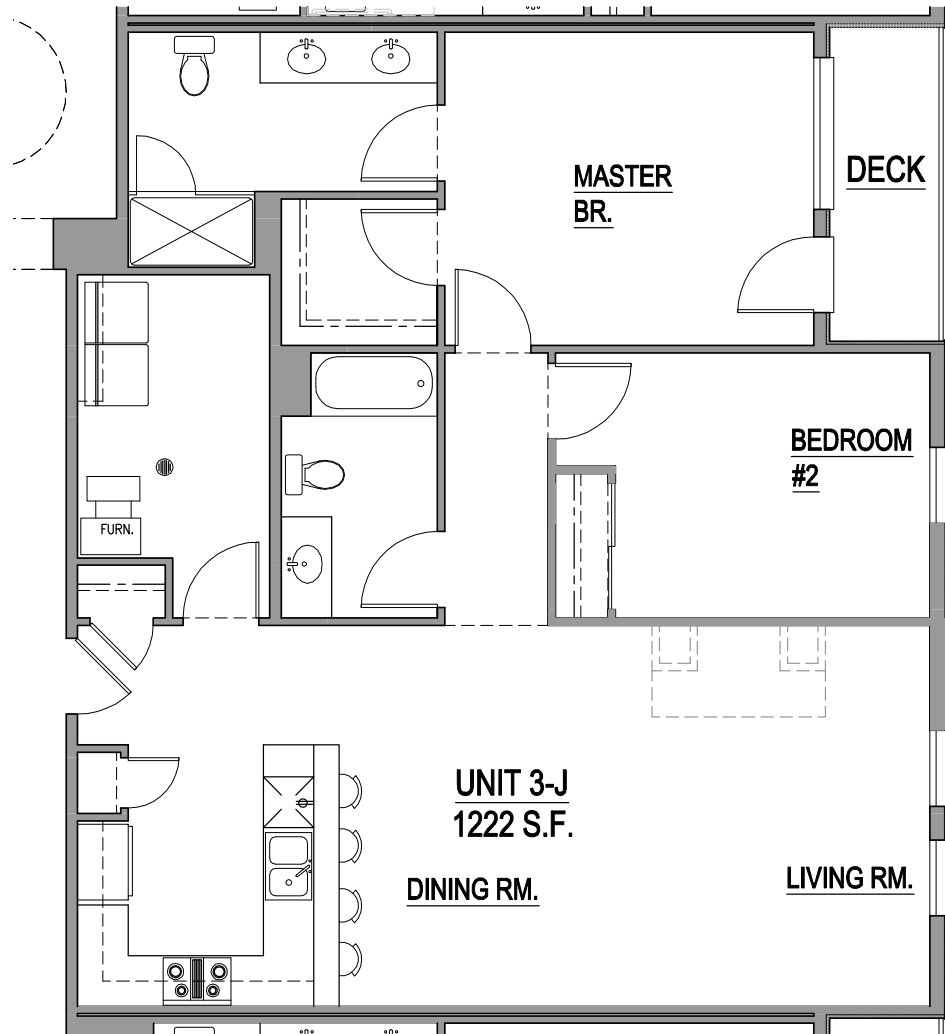

# UNION CLUB

Unit J  
1,222 Square Feet  
2nd - 4th Floors

By *Gilded Age*

Union Club  
1600 S. Jefferson  
St. Louis, MO 63104  
314.771.7171

Plans, materials, and specifications are based on availability and are subject to change without notice. Architectural, structural and other revisions may be made as they are deemed necessary by the developer, builder, architect, or as may be required by law.