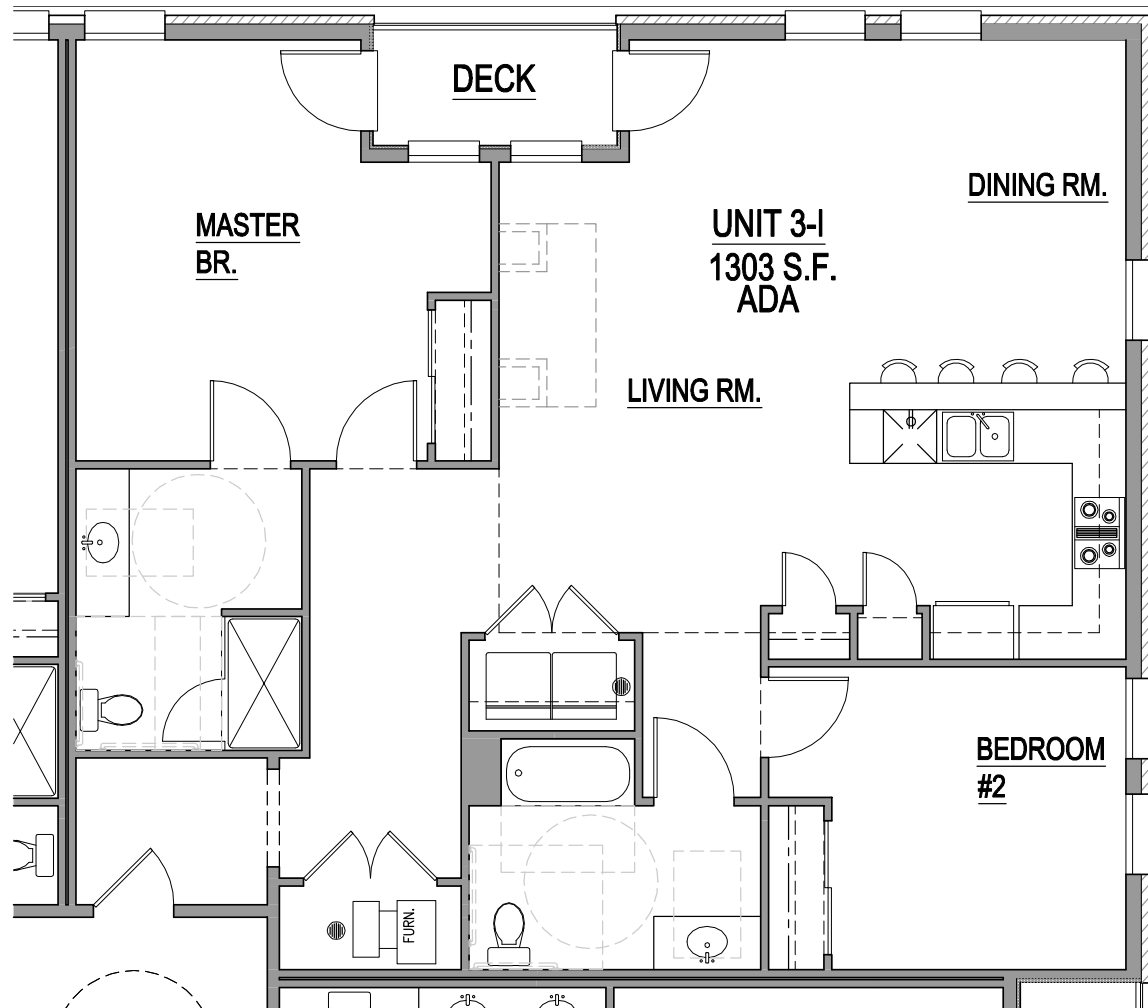

# UNION CLUB

Unit I  
1,303 Square Feet  
2nd - 4th Floors

By *Gilded Age*

Union Club  
1600 S. Jefferson  
St. Louis, MO 63104  
314.771.7171

Plans, materials, and specifications are based on availability and are subject to change without notice. Architectural, structural and other revisions may be made as they are deemed necessary by the developer, builder, architect, or as may be required by law.