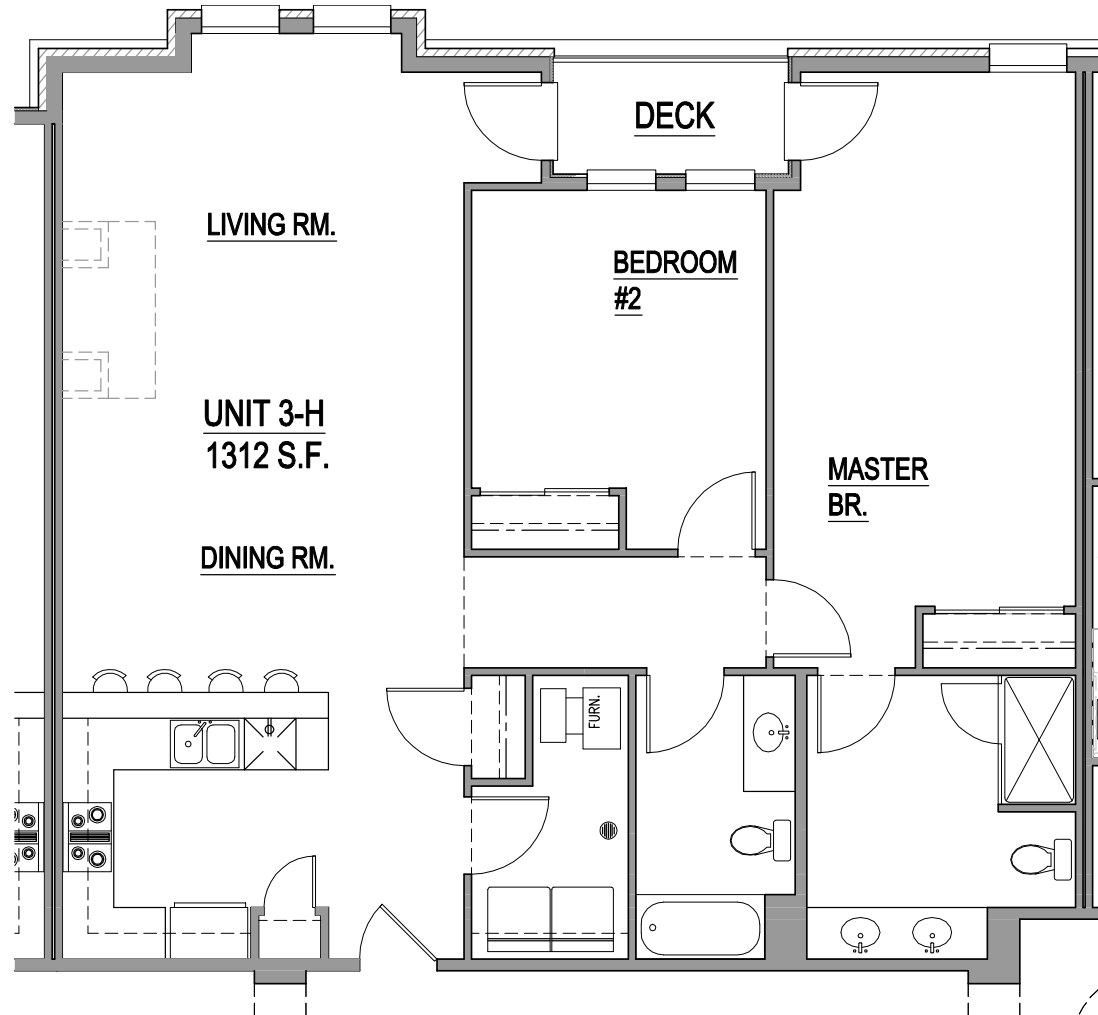

UNION CLUB

Unit H
1,312 Square Feet
2nd - 4th Floors

By *Gilded Age*

Union Club
1600 S. Jefferson
St. Louis, MO 63104
314.771.7171

Plans, materials, and specifications are based on availability and are subject to change without notice. Architectural, structural and other revisions may be made as they are deemed necessary by the developer, builder, architect, or as may be required by law.