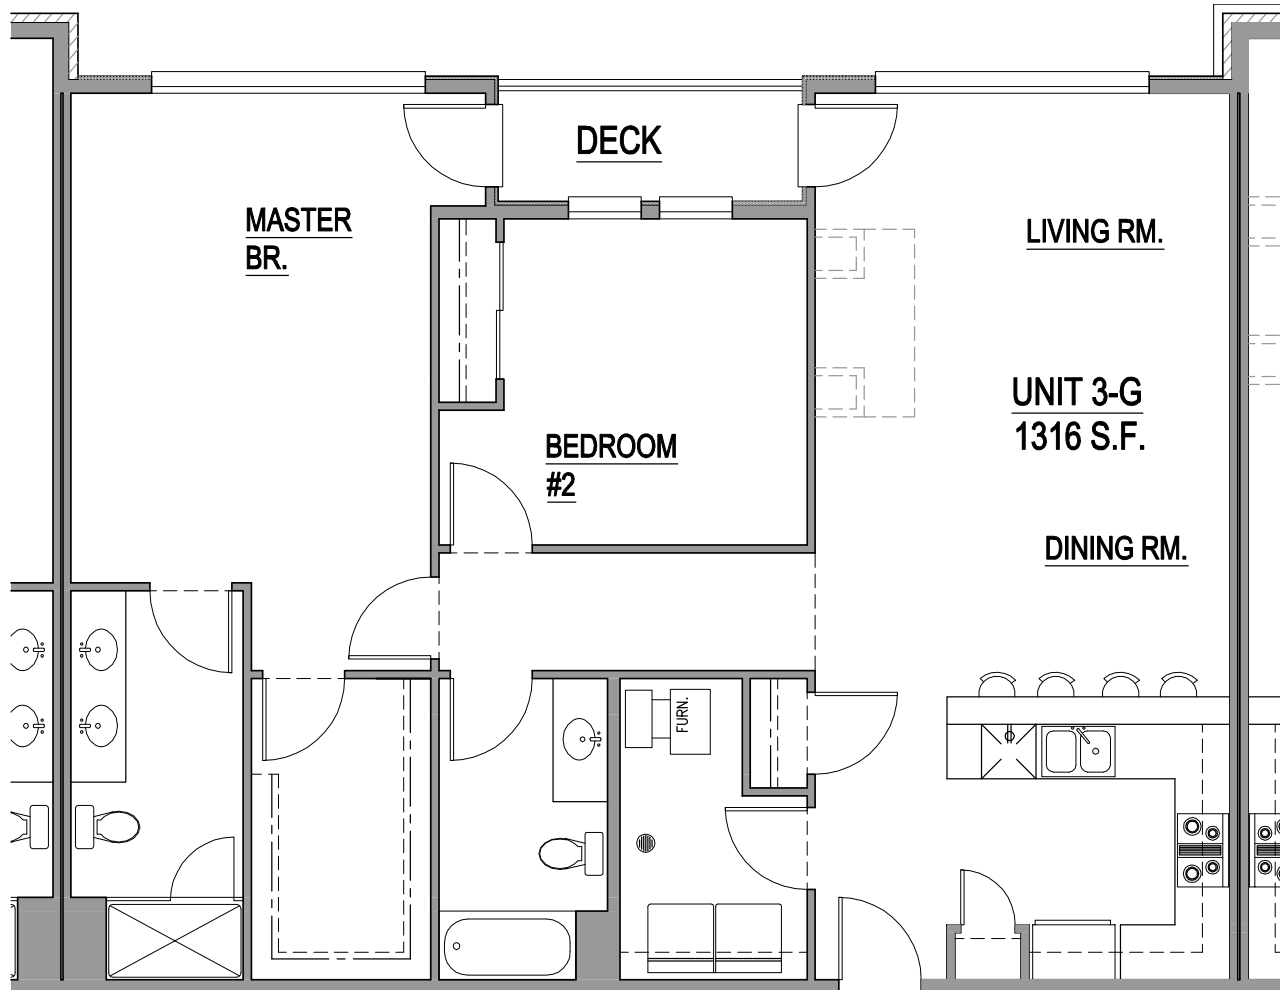

UNION CLUB

Unit G
1,316 Square Feet
2nd - 4th Floors

By *Gilded Age*

Union Club
1600 S. Jefferson
St. Louis, MO 63104
314.771.7171

Plans, materials, and specifications are based on availability and are subject to change without notice. Architectural, structural and other revisions may be made as they are deemed necessary by the developer, builder, architect, or as may be required by law.