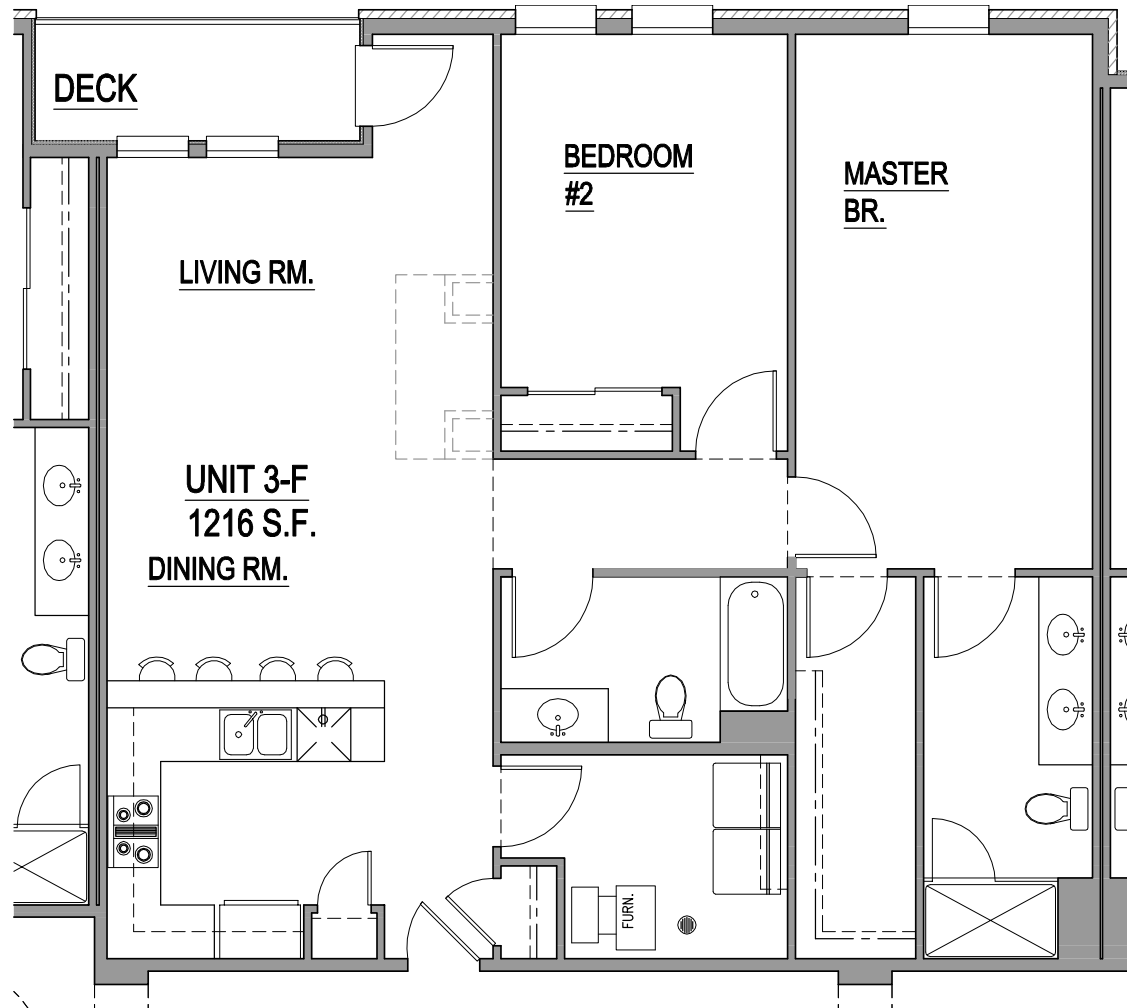

UNION CLUB

Unit F
1,216 Square Feet
2nd - 4th Floors

By *Gilded Age*

Union Club
1600 S. Jefferson
St. Louis, MO 63104
314.771.7171

Plans, materials, and specifications are based on availability and are subject to change without notice. Architectural, structural and other revisions may be made as they are deemed necessary by the developer, builder, architect, or as may be required by law.