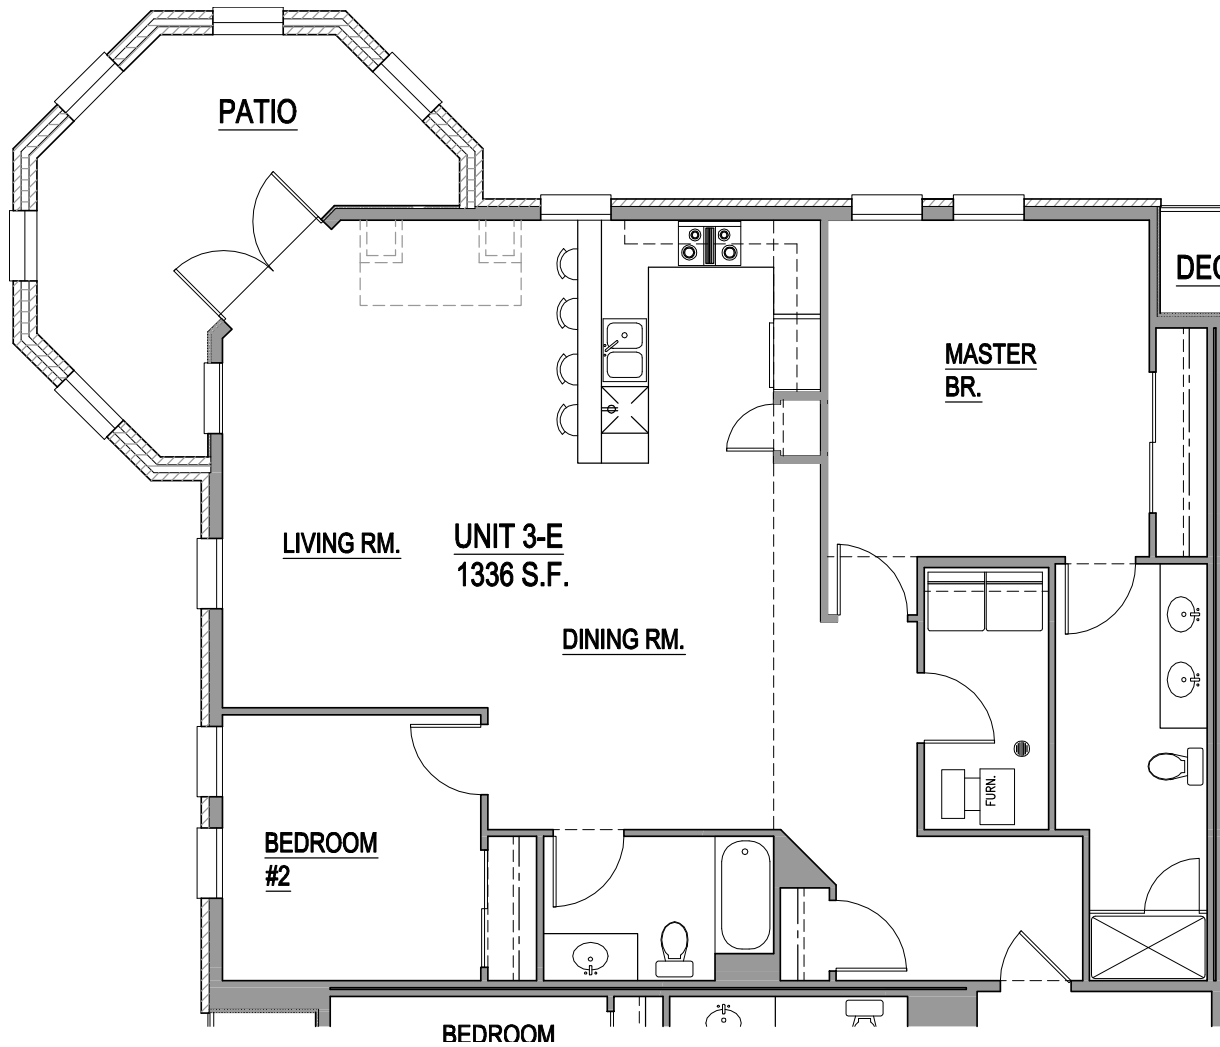

# UNION CLUB

Unit E  
1,336 Square Feet  
2nd - 4th Floors

By *Gilded Age*

Union Club  
1600 S. Jefferson  
St. Louis, MO 63104  
314.771.7171

Plans, materials, and specifications are based on availability and are subject to change without notice. Architectural, structural and other revisions may be made as they are deemed necessary by the developer, builder, architect, or as may be required by law.