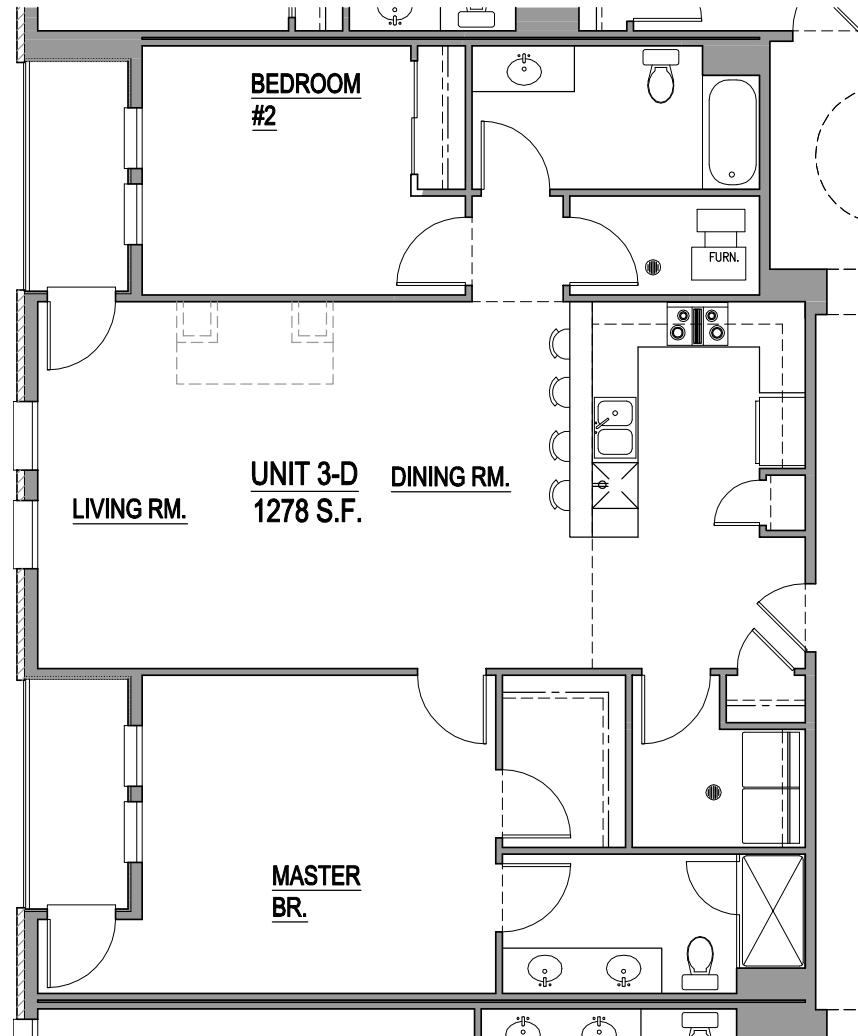

UNION CLUB

Unit D
1,278 Square Feet
2nd - 4th Floors

By *Gilded Age*

Union Club
1600 S. Jefferson
St. Louis, MO 63104
314.771.7171

Plans, materials, and specifications are based on availability and are subject to change without notice. Architectural, structural and other revisions may be made as they are deemed necessary by the developer, builder, architect, or as may be required by law.