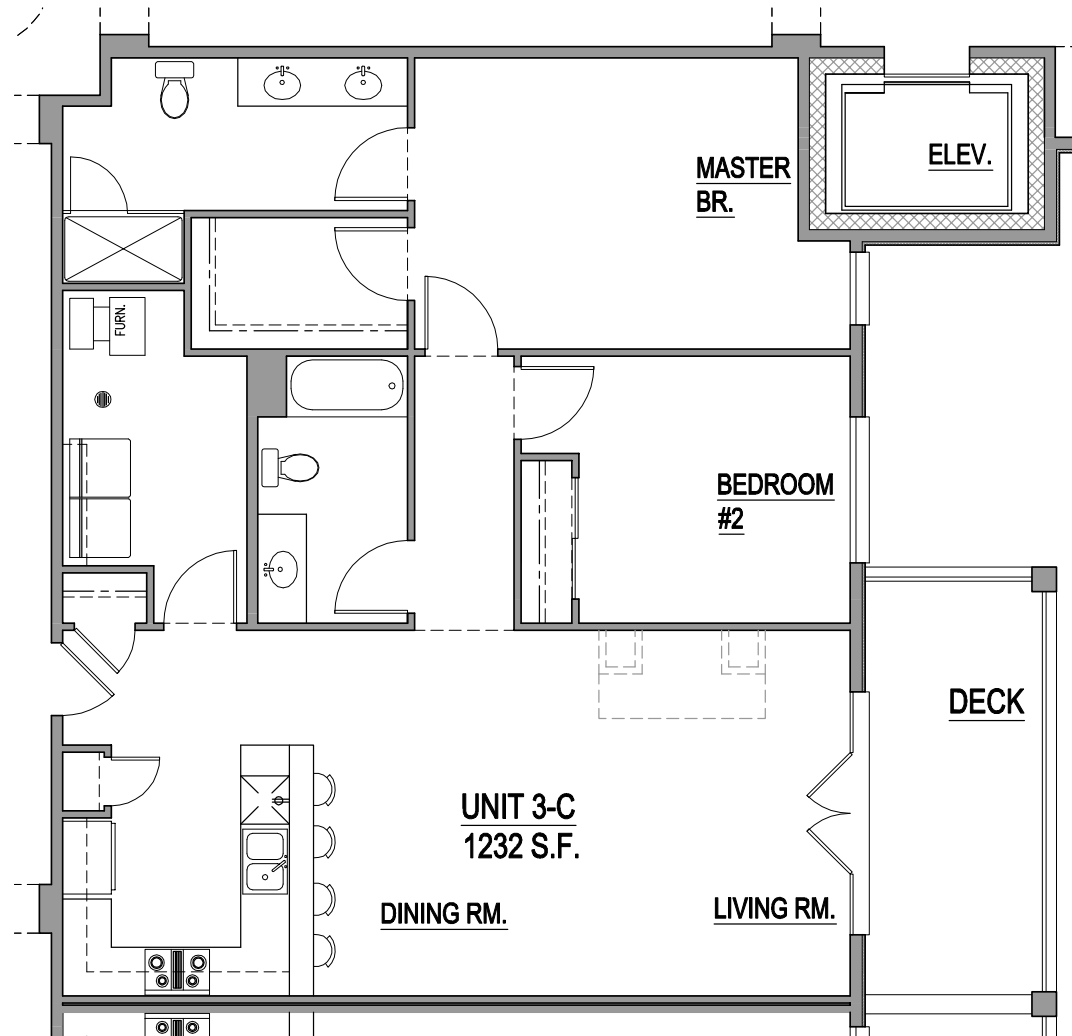

UNION CLUB

Unit C
1,232 Square Feet
2nd - 4th Floors

By *Gilded Age*

Union Club
1600 S. Jefferson
St. Louis, MO 63104
314.771.7171

Plans, materials, and specifications are based on availability and are subject to change without notice. Architectural, structural and other revisions may be made as they are deemed necessary by the developer, builder, architect, or as may be required by law.