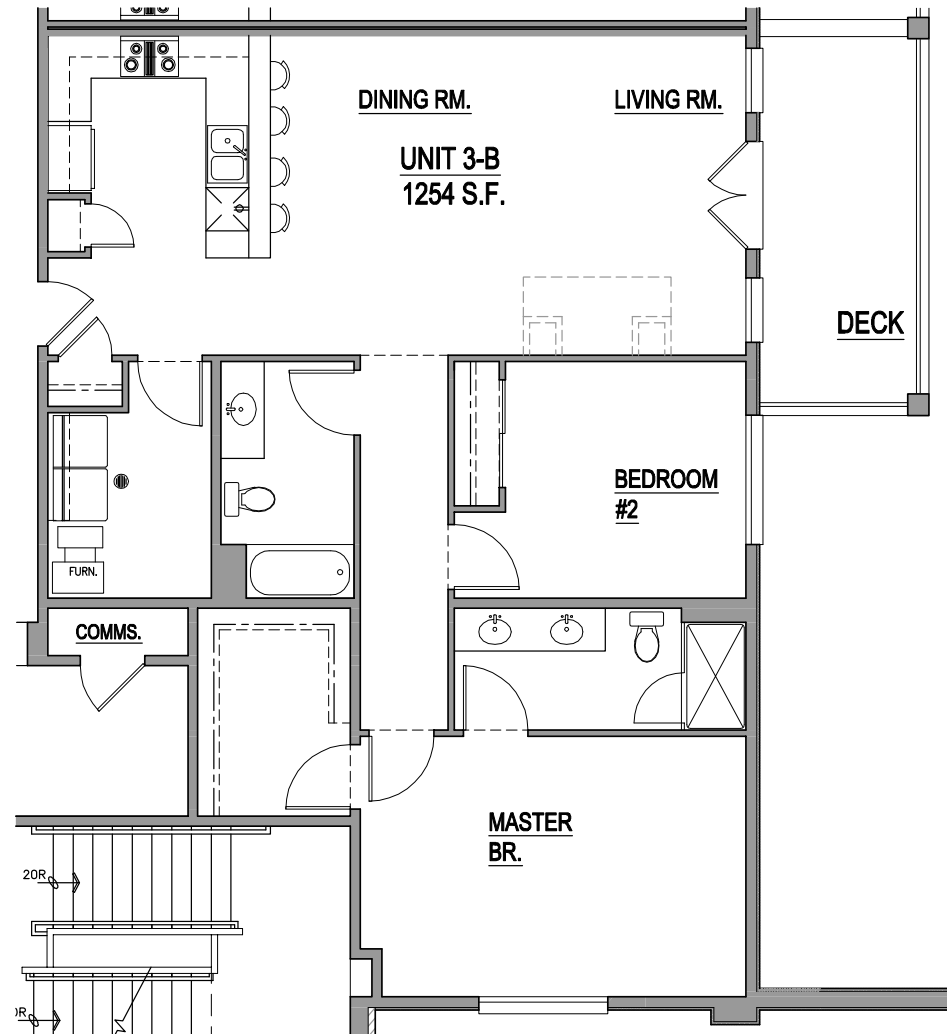

# UNION CLUB

Unit B  
1,254 Square Feet  
2nd - 4th Floors

By *Gilded Age*

Union Club  
1600 S. Jefferson  
St. Louis, MO 63104  
314.771.7171

Plans, materials, and specifications are based on availability and are subject to change without notice. Architectural, structural and other revisions may be made as they are deemed necessary by the developer, builder, architect, or as may be required by law.