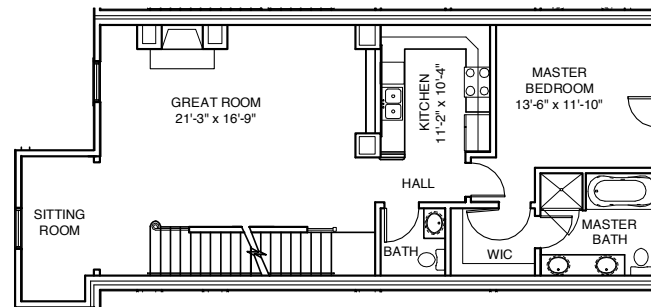

MISSISSIPPI PLACE

Unit M6
2,300 Square Feet
Building 4

By *Gilded Age*

Mississippi Place
Lafayette & Mississippi
St. Louis, Missouri 63104
314.771.7171

FIRST FLOOR

SECOND FLOOR

THIRD FLOOR

Plans, materials, and specifications are based on availability and are subject to change without notice. Architectural, structural and other revisions may be made as they are deemed necessary by the developer, builder, architect, or as may be required by law.