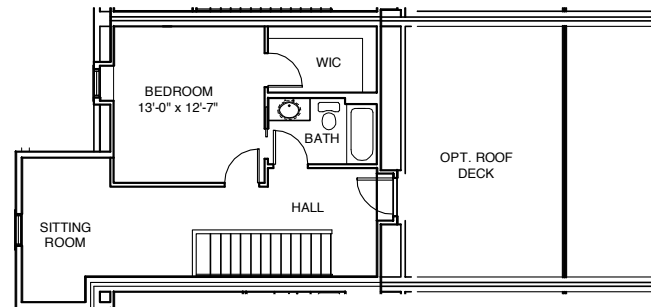

MISSISSIPPI PLACE

Unit M6
2,300 Square Feet
Building 4

By *Gilded Age*

Mississippi Place
Lafayette & Mississippi
St. Louis, Missouri 63104
314.771.7171

FIRST FLOOR

SECOND FLOOR

THIRD FLOOR

Plans, materials, and specifications are based on availability and are subject to change without notice. Architectural, structural and other revisions may be made as they are deemed necessary by the developer, builder, architect, or as may be required by law.