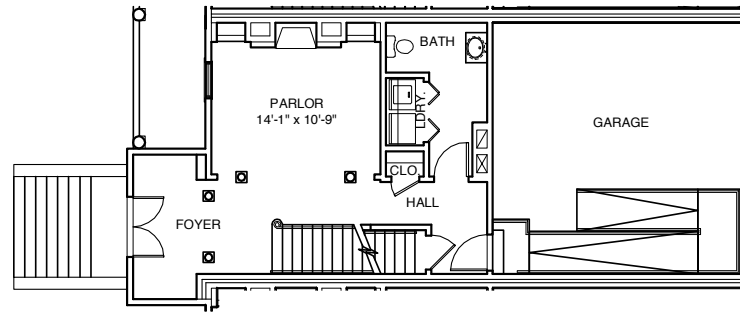

MISSISSIPPI PLACE

Unit M6
2,300 Square Feet
Building 4

By *Gilded Age*

Mississippi Place
Lafayette & Mississippi
St. Louis, Missouri 63104
314.771.7171

FIRST FLOOR

SECOND FLOOR

THIRD FLOOR

Plans, materials, and specifications are based on availability and are subject to change without notice. Architectural, structural and other revisions may be made as they are deemed necessary by the developer, builder, architect, or as may be required by law.