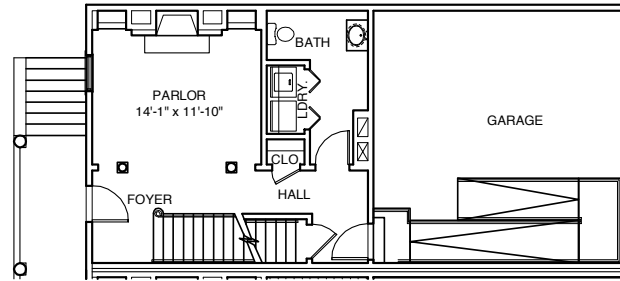

MISSISSIPPI PLACE

Unit M5
2,017 Square Feet
Building 4

By *Gilded Age*

Mississippi Place
Lafayette & Mississippi
St. Louis, Missouri 63104
314.771.7171

FIRST FLOOR

SECOND FLOOR

THIRD FLOOR

Plans, materials, and specifications are based on availability and are subject to change without notice. Architectural, structural and other revisions may be made as they are deemed necessary by the developer, builder, architect, or as may be required by law.