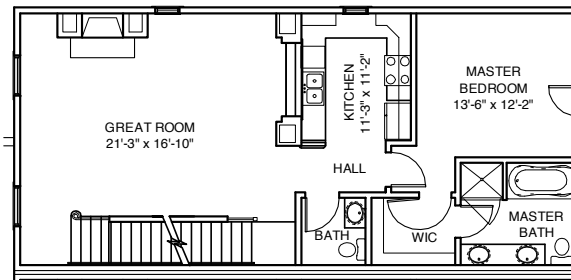

MISSISSIPPI PLACE

Unit M5
2,017 Square Feet
Building 4

By *Gilded Age*

Mississippi Place
Lafayette & Mississippi
St. Louis, Missouri 63104
314.771.7171

FIRST FLOOR

SECOND FLOOR

THIRD FLOOR

Plans, materials, and specifications are based on availability and are subject to change without notice. Architectural, structural and other revisions may be made as they are deemed necessary by the developer, builder, architect, or as may be required by law.