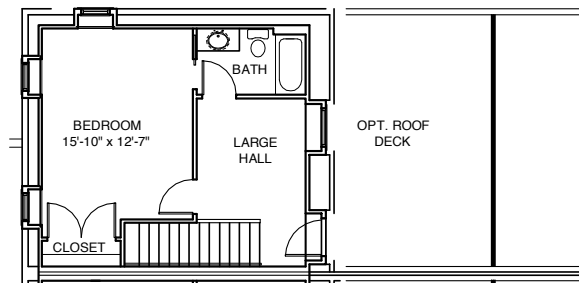

MISSISSIPPI PLACE

Unit M5
2,017 Square Feet
Building 4

By *Gilded Age*

Mississippi Place
Lafayette & Mississippi
St. Louis, Missouri 63104
314.771.7171

FIRST FLOOR

SECOND FLOOR

THIRD FLOOR

Plans, materials, and specifications are based on availability and are subject to change without notice. Architectural, structural and other revisions may be made as they are deemed necessary by the developer, builder, architect, or as may be required by law.