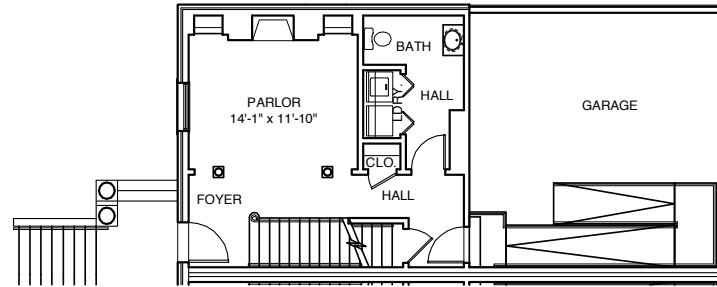

MISSISSIPPI PLACE

Unit M4
2,115 Square Feet
Building 3

By *Gilded Age*

Mississippi Place
Lafayette & Mississippi
St. Louis, Missouri 63104
314.771.7171

FIRST FLOOR

SECOND FLOOR

THIRD FLOOR

Plans, materials, and specifications are based on availability and are subject to change without notice. Architectural, structural and other revisions may be made as they are deemed necessary by the developer, builder, architect, or as may be required by law.