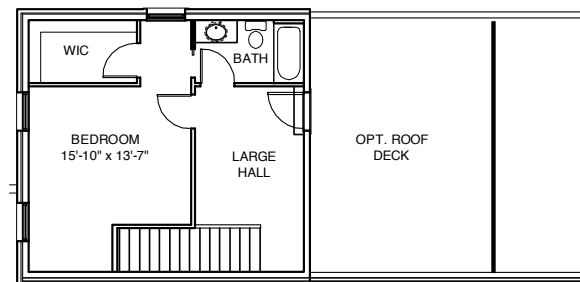

MISSISSIPPI PLACE

Unit M4
2,115 Square Feet
Building 3

By *Gilded Age*

Mississippi Place
Lafayette & Mississippi
St. Louis, Missouri 63104
314.771.7171

FIRST FLOOR

SECOND FLOOR

THIRD FLOOR

Plans, materials, and specifications are based on availability and are subject to change without notice. Architectural, structural and other revisions may be made as they are deemed necessary by the developer, builder, architect, or as may be required by law.