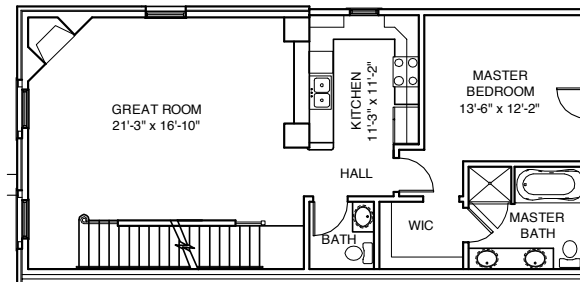

MISSISSIPPI PLACE

Unit M4
2,115 Square Feet
Building 3

By *Gilded Age*

Mississippi Place
Lafayette & Mississippi
St. Louis, Missouri 63104
314.771.7171

FIRST FLOOR

SECOND FLOOR

THIRD FLOOR

Plans, materials, and specifications are based on availability and are subject to change without notice. Architectural, structural and other revisions may be made as they are deemed necessary by the developer, builder, architect, or as may be required by law.