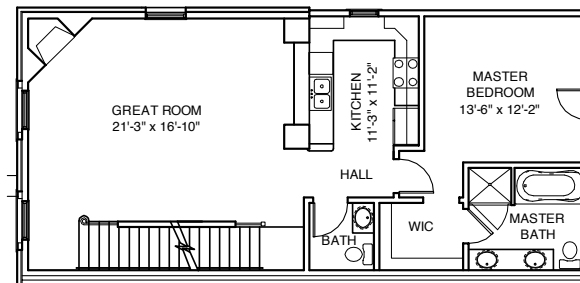

MISSISSIPPI PLACE

Unit M3
2,115 Square Feet
Building 3

By *Gilded Age*

Mississippi Place
Lafayette & Mississippi
St. Louis, Missouri 63104
314.771.7171

FIRST FLOOR

SECOND FLOOR

THIRD FLOOR

Plans, materials, and specifications are based on availability and are subject to change without notice. Architectural, structural and other revisions may be made as they are deemed necessary by the developer, builder, architect, or as may be required by law.