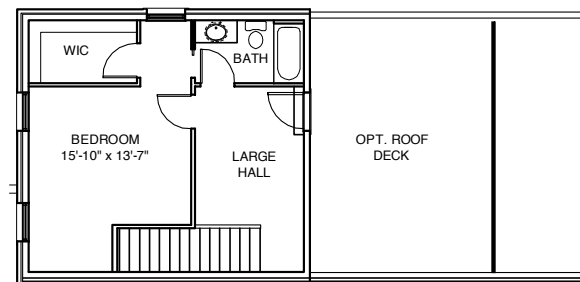

MISSISSIPPI PLACE

Unit M3
2,115 Square Feet
Building 3

By *Gilded Age*

Mississippi Place
Lafayette & Mississippi
St. Louis, Missouri 63104
314.771.7171

FIRST FLOOR

SECOND FLOOR

THIRD FLOOR

Plans, materials, and specifications are based on availability and are subject to change without notice. Architectural, structural and other revisions may be made as they are deemed necessary by the developer, builder, architect, or as may be required by law.