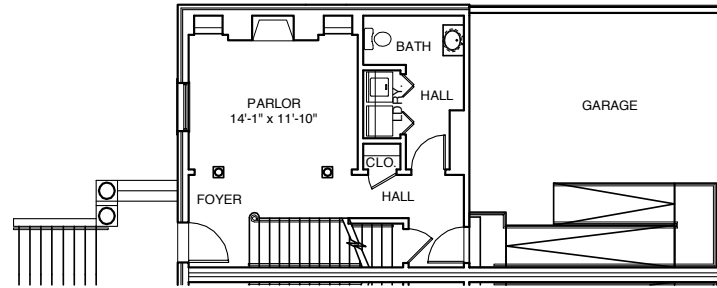

MISSISSIPPI PLACE

Unit M3
2,115 Square Feet
Building 3

By *Gilded Age*

Mississippi Place
Lafayette & Mississippi
St. Louis, Missouri 63104
314.771.7171

FIRST FLOOR

SECOND FLOOR

THIRD FLOOR

Plans, materials, and specifications are based on availability and are subject to change without notice. Architectural, structural and other revisions may be made as they are deemed necessary by the developer, builder, architect, or as may be required by law.