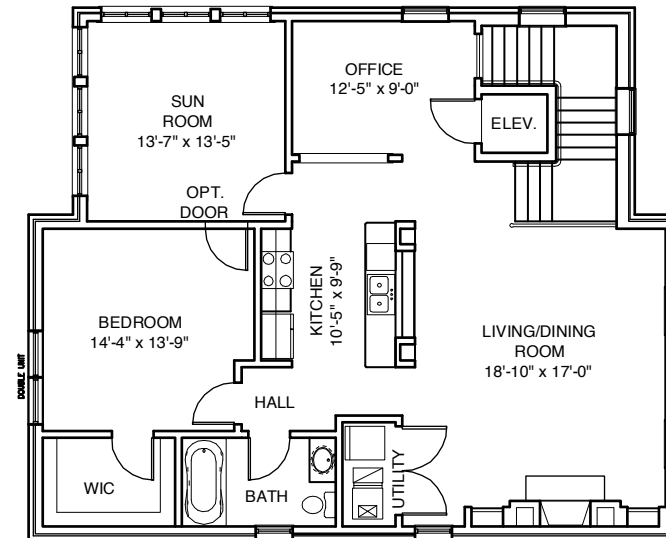

# MISSISSIPPI PLACE

Unit L6  
1,627 Square Feet  
Building 6

By *Gilded Age*

Mississippi Place  
Lafayette & Mississippi  
St. Louis, Missouri 63104  
314.771.7171

FIRST FLOOR

SECOND FLOOR

Plans, materials, and specifications are based on availability and are subject to change without notice. Architectural, structural and other revisions may be made as they are deemed necessary by the developer, builder, architect, or as may be required by law.