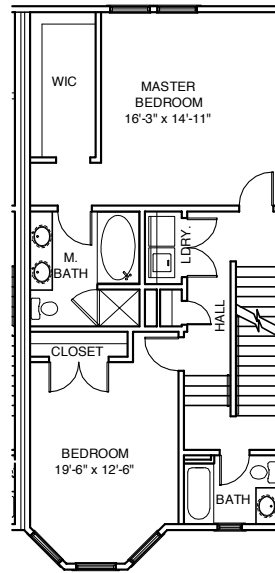

MISSISSIPPI PLACE

Unit L5
2,454 Square Feet
Building 6

By *Gilded Age*

Mississippi Place
Lafayette & Mississippi
St. Louis, Missouri 63104
314.771.7171

Plans, materials, and specifications are based on availability and are subject to change without notice. Architectural, structural and other revisions may be made as they are deemed necessary by the developer, builder, architect, or as may be required by law.