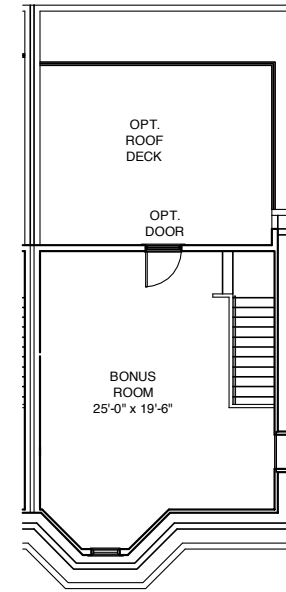

MISSISSIPPI PLACE

Unit L5
2,454 Square Feet
Building 6

By *Gilded Age*

Mississippi Place
Lafayette & Mississippi
St. Louis, Missouri 63104
314.771.7171

Plans, materials, and specifications are based on availability and are subject to change without notice. Architectural, structural and other revisions may be made as they are deemed necessary by the developer, builder, architect, or as may be required by law.