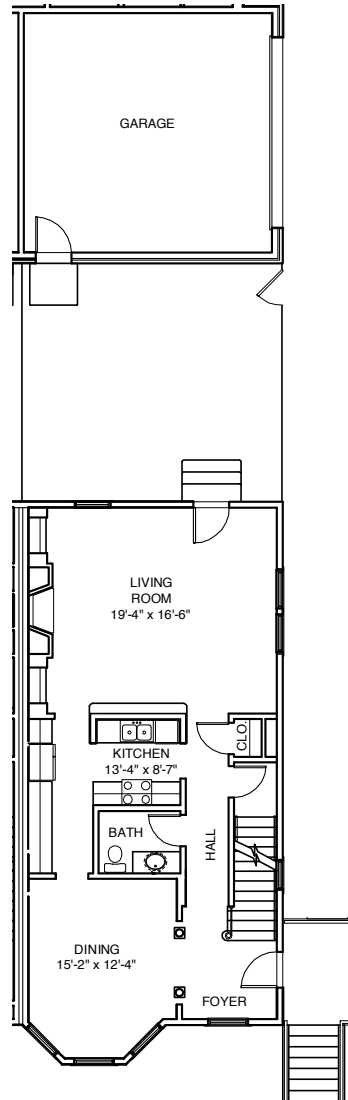

MISSISSIPPI PLACE

Unit L5
2,454 Square Feet
Building 6

By *Gilded Age*

Mississippi Place
Lafayette & Mississippi
St. Louis, Missouri 63104
314.771.7171

Plans, materials, and specifications are based on availability and are subject to change without notice. Architectural, structural and other revisions may be made as they are deemed necessary by the developer, builder, architect, or as may be required by law.