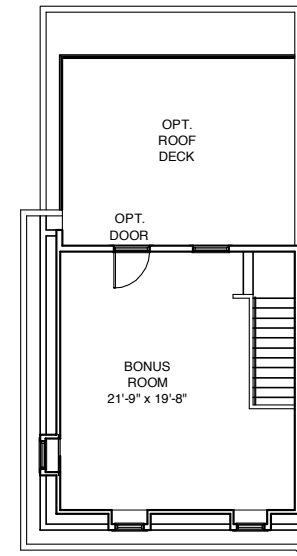

# MISSISSIPPI PLACE

Unit L4  
2,371 Square Feet  
Building 6

By *Gilded Age*

Mississippi Place  
Lafayette & Mississippi  
St. Louis, Missouri 63104  
314.771.7171

Plans, materials, and specifications are based on availability and are subject to change without notice. Architectural, structural and other revisions may be made as they are deemed necessary by the developer, builder, architect, or as may be required by law.