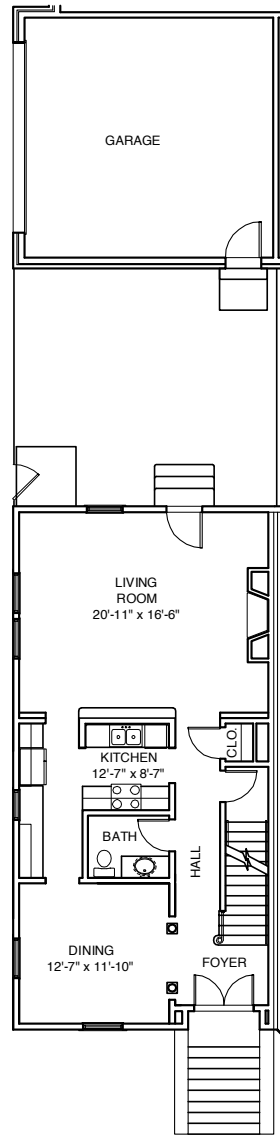

# MISSISSIPPI PLACE

Unit L4  
2,371 Square Feet  
Building 6

By *Gilded Age*

Mississippi Place  
Lafayette & Mississippi  
St. Louis, Missouri 63104  
314.771.7171

Plans, materials, and specifications are based on availability and are subject to change without notice. Architectural, structural and other revisions may be made as they are deemed necessary by the developer, builder, architect, or as may be required by law.