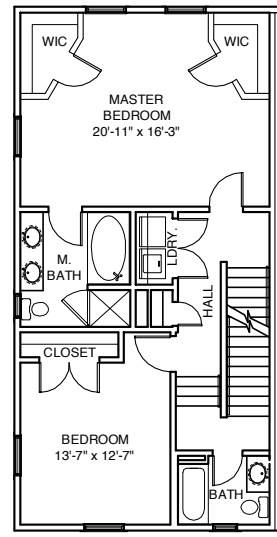

# MISSISSIPPI PLACE

Unit L4  
2,371 Square Feet  
Building 6

By *Gilded Age*

Mississippi Place  
Lafayette & Mississippi  
St. Louis, Missouri 63104  
314.771.7171

Plans, materials, and specifications are based on availability and are subject to change without notice. Architectural, structural and other revisions may be made as they are deemed necessary by the developer, builder, architect, or as may be required by law.