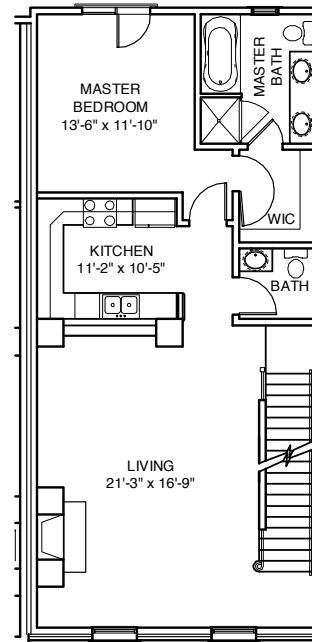

MISSISSIPPI PLACE

Unit L3
2,088 Square Feet
Building 5

By *Gilded Age*

Mississippi Place
Lafayette & Mississippi
St. Louis, Missouri 63104
314.771.7171

FIRST FLOOR

SECOND FLOOR

THIRD FLOOR

Plans, materials, and specifications are based on availability and are subject to change without notice. Architectural, structural and other revisions may be made as they are deemed necessary by the developer, builder, architect, or as may be required by law.