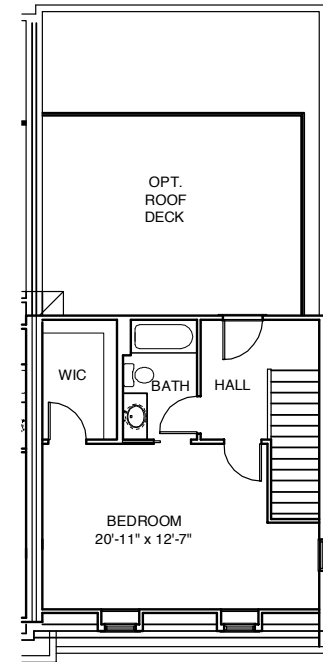

MISSISSIPPI PLACE

Unit L3
2,088 Square Feet
Building 5

By *Gilded Age*

Mississippi Place
Lafayette & Mississippi
St. Louis, Missouri 63104
314.771.7171

FIRST FLOOR

SECOND FLOOR

THIRD FLOOR

Plans, materials, and specifications are based on availability and are subject to change without notice. Architectural, structural and other revisions may be made as they are deemed necessary by the developer, builder, architect, or as may be required by law.