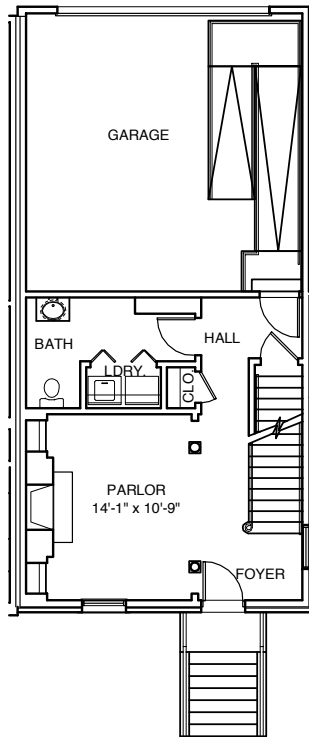

MISSISSIPPI PLACE

Unit L3
2,088 Square Feet
Building 5

By *Gilded Age*

Mississippi Place
Lafayette & Mississippi
St. Louis, Missouri 63104
314.771.7171

FIRST FLOOR

SECOND FLOOR

THIRD FLOOR

Plans, materials, and specifications are based on availability and are subject to change without notice. Architectural, structural and other revisions may be made as they are deemed necessary by the developer, builder, architect, or as may be required by law.