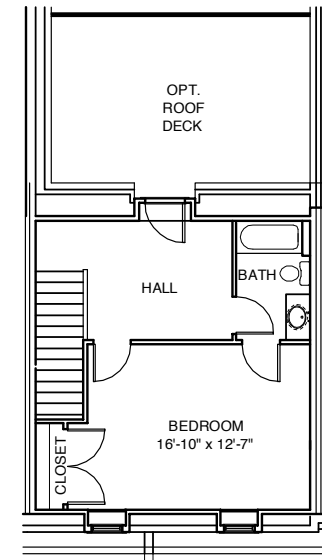

# MISSISSIPPI PLACE

Unit L2  
2,037 Square Feet  
Building 5

By *Gilded Age*

Mississippi Place  
Lafayette & Mississippi  
St. Louis, Missouri 63104  
314.771.7171

FIRST FLOOR

SECOND FLOOR

THIRD FLOOR

Plans, materials, and specifications are based on availability and are subject to change without notice. Architectural, structural and other revisions may be made as they are deemed necessary by the developer, builder, architect, or as may be required by law.