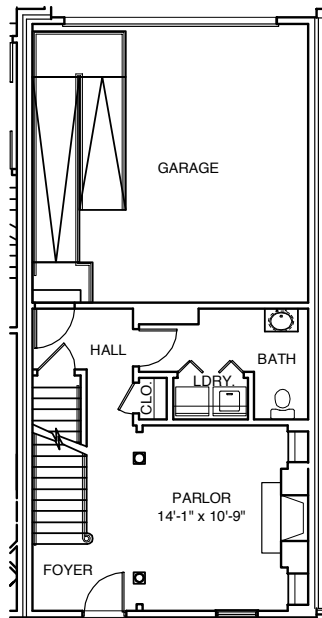

# MISSISSIPPI PLACE

Unit L2  
2,037 Square Feet  
Building 5

By *Gilded Age*

Mississippi Place  
Lafayette & Mississippi  
St. Louis, Missouri 63104  
314.771.7171

FIRST FLOOR

SECOND FLOOR

THIRD FLOOR

Plans, materials, and specifications are based on availability and are subject to change without notice. Architectural, structural and other revisions may be made as they are deemed necessary by the developer, builder, architect, or as may be required by law.