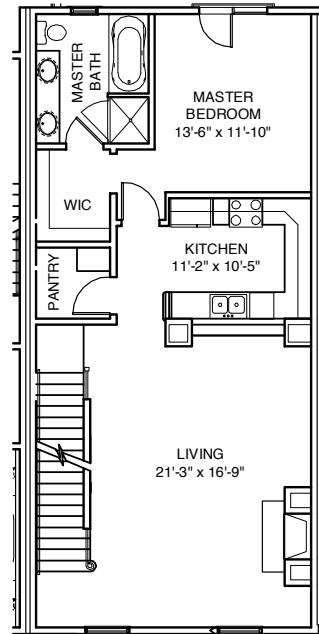

# MISSISSIPPI PLACE

Unit L2  
2,037 Square Feet  
Building 5

By *Gilded Age*

Mississippi Place  
Lafayette & Mississippi  
St. Louis, Missouri 63104  
314.771.7171

FIRST FLOOR

SECOND FLOOR

THIRD FLOOR

Plans, materials, and specifications are based on availability and are subject to change without notice. Architectural, structural and other revisions may be made as they are deemed necessary by the developer, builder, architect, or as may be required by law.