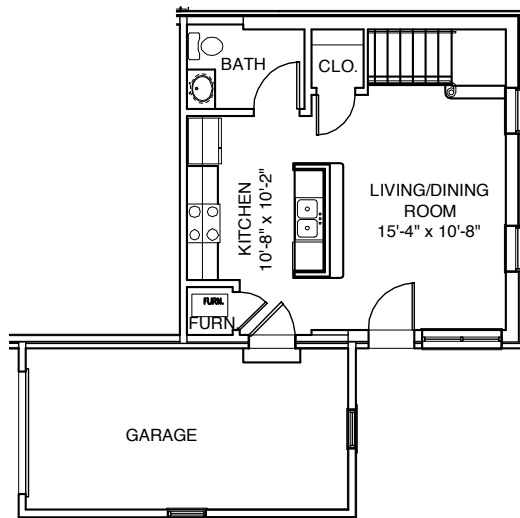

# MISSISSIPPI PLACE

Unit K3  
1,237 Square Feet  
Building 1

By *Gilded Age*

Mississippi Place  
Lafayette & Mississippi  
St. Louis, Missouri 63104  
314.771.7171

FIRST FLOOR

SECOND FLOOR

Plans, materials, and specifications are based on availability and are subject to change without notice. Architectural, structural and other revisions may be made as they are deemed necessary by the developer, builder, architect, or as may be required by law.