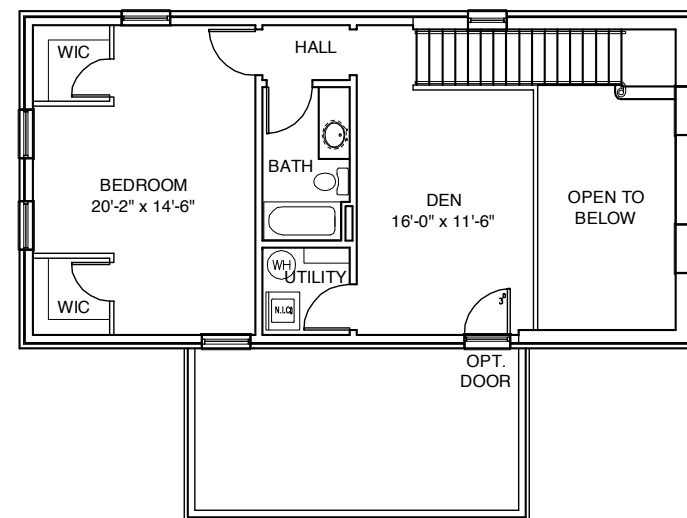

# MISSISSIPPI PLACE

Unit K3  
1,237 Square Feet  
Building 1

By *Gilded Age*

Mississippi Place  
Lafayette & Mississippi  
St. Louis, Missouri 63104  
314.771.7171

FIRST FLOOR

SECOND FLOOR

Plans, materials, and specifications are based on availability and are subject to change without notice. Architectural, structural and other revisions may be made as they are deemed necessary by the developer, builder, architect, or as may be required by law.