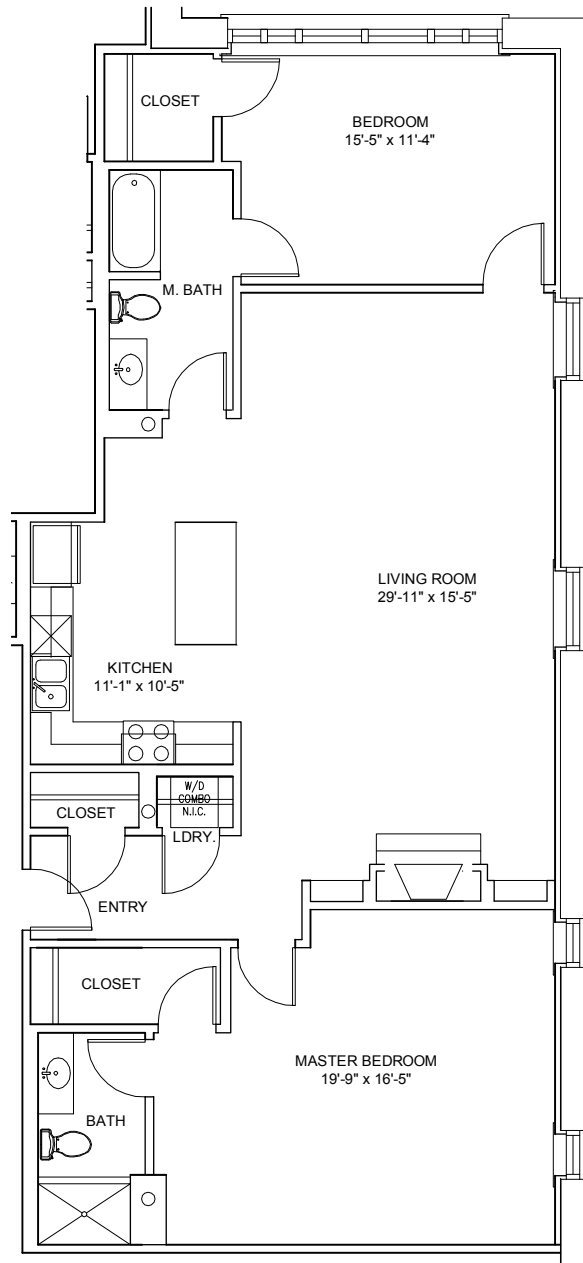

# THE GEORGIAN

The Walpole II  
1,469 Square Feet  
6th Floor

By *Gilded Age*

The Georgian  
1515 Lafayette Avenue  
St. Louis, MO 63104  
314.771.7171

Plans, materials, and specifications are based on availability and are subject to change without notice. Architectural, structural and other revisions may be made as they are deemed necessary by the developer, builder, architect, or as may be required by law.