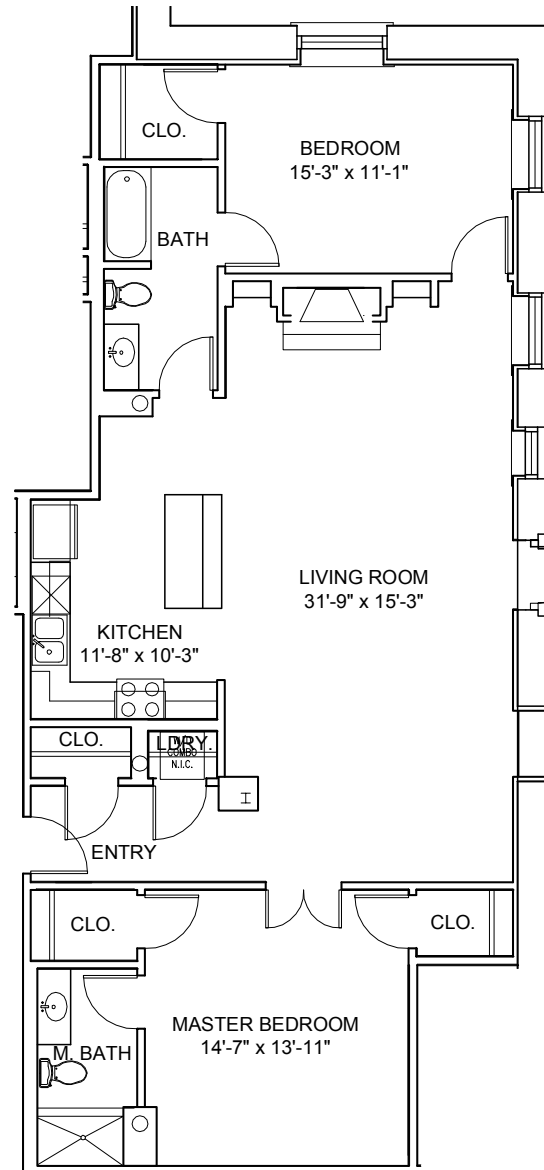

THE GEORGIAN

The Walpole
1,393 Square Feet
1st - 5th Floors

By *Gilded Age*

The Georgian
1515 Lafayette Avenue
St. Louis, MO 63104
314.771.7171

Plans, materials, and specifications are based on availability and are subject to change without notice. Architectural, structural and other revisions may be made as they are deemed necessary by the developer, builder, architect, or as may be required by law.