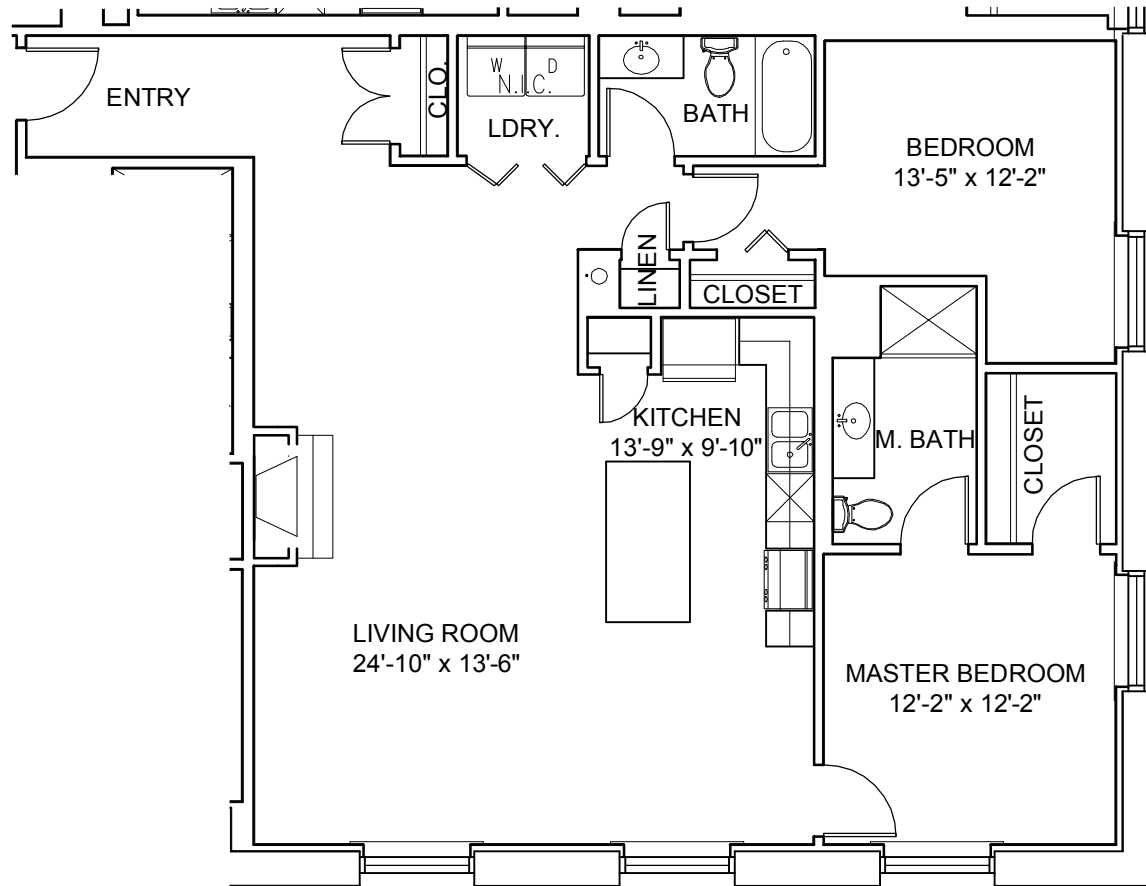

THE GEORGIAN

The Repton
1,314 Square Feet
3rd - 6th Floors

By *Gilded Age*

The Georgian
1515 Lafayette Avenue
St. Louis, MO 63104
314.771.7171

Plans, materials, and specifications are based on availability and are subject to change without notice. Architectural, structural and other revisions may be made as they are deemed necessary by the developer, builder, architect, or as may be required by law.