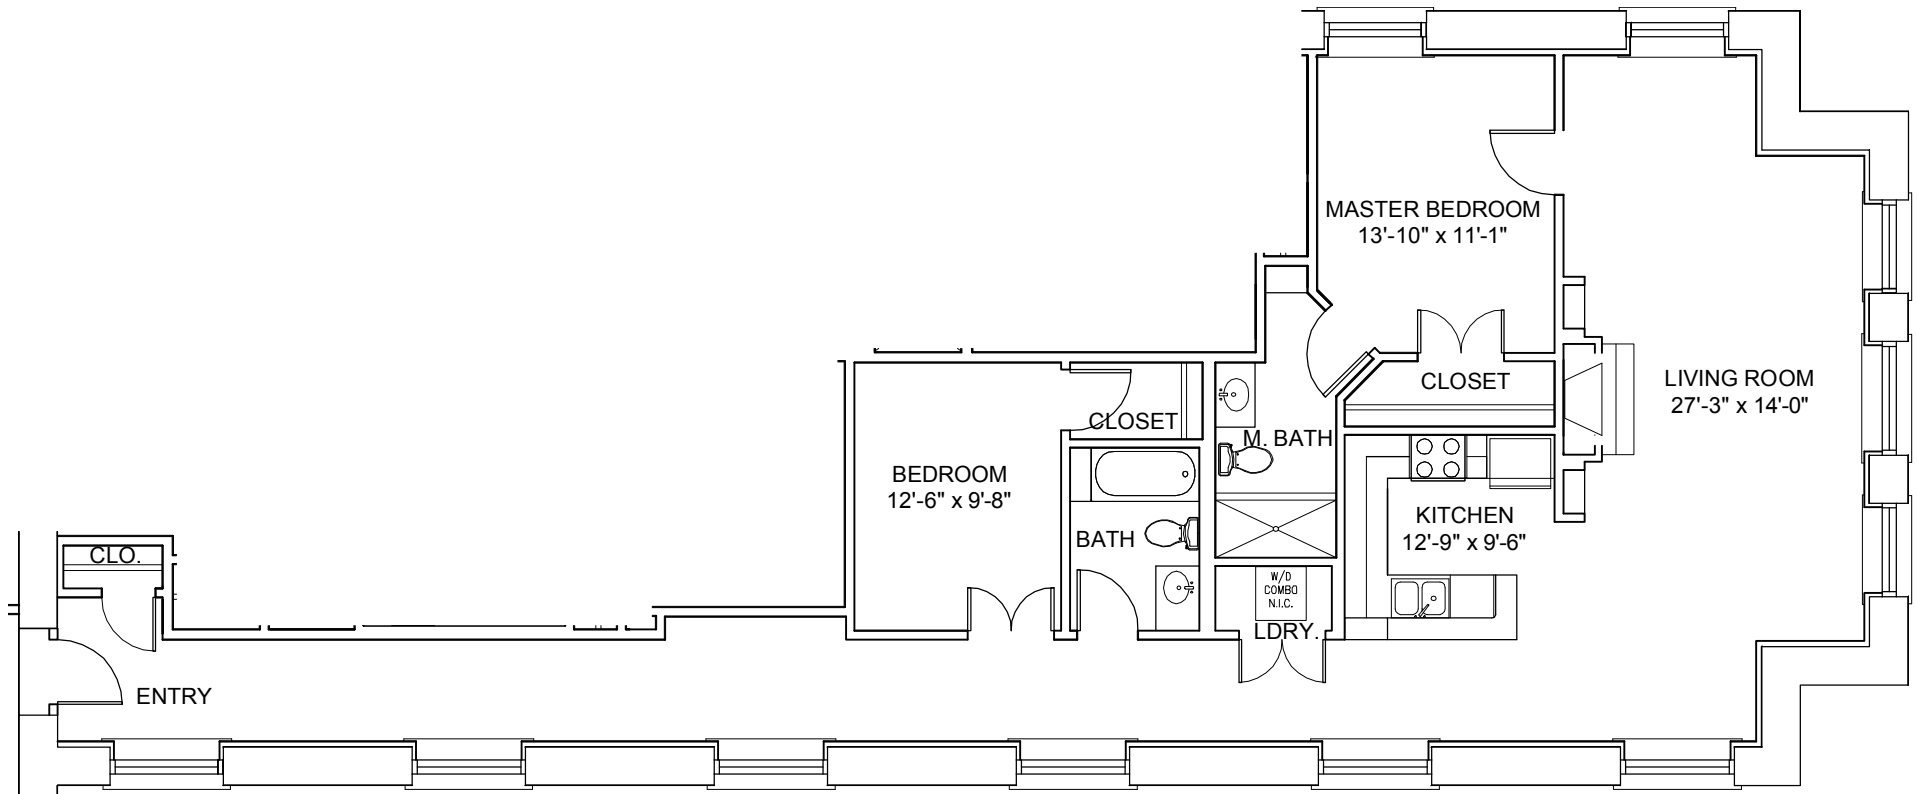

THE GEORGIAN

The Kensington
1,416 Square Feet
1st - 6th Floors

By *Gilded Age*

The Georgian
1515 Lafayette Avenue
St. Louis, MO 63104
314.771.7171

Plans, materials, and specifications are based on availability and are subject to change without notice. Architectural, structural and other revisions may be made as they are deemed necessary by the developer, builder, architect, or as may be required by law.