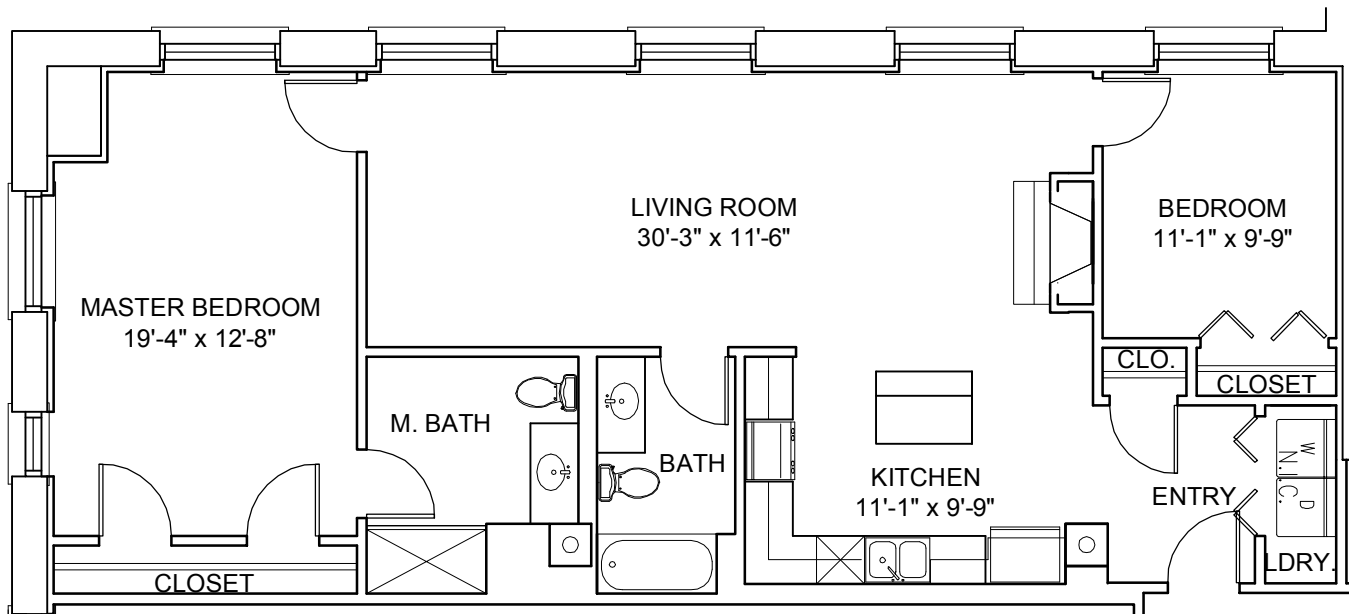

THE GEORGIAN

The Hanover II
1,178 Square Feet
6th Floor

By *Gilded Age*

The Georgian
1515 Lafayette Avenue
St. Louis, MO 63104
314.771.7171

Plans, materials, and specifications are based on availability and are subject to change without notice. Architectural, structural and other revisions may be made as they are deemed necessary by the developer, builder, architect, or as may be required by law.