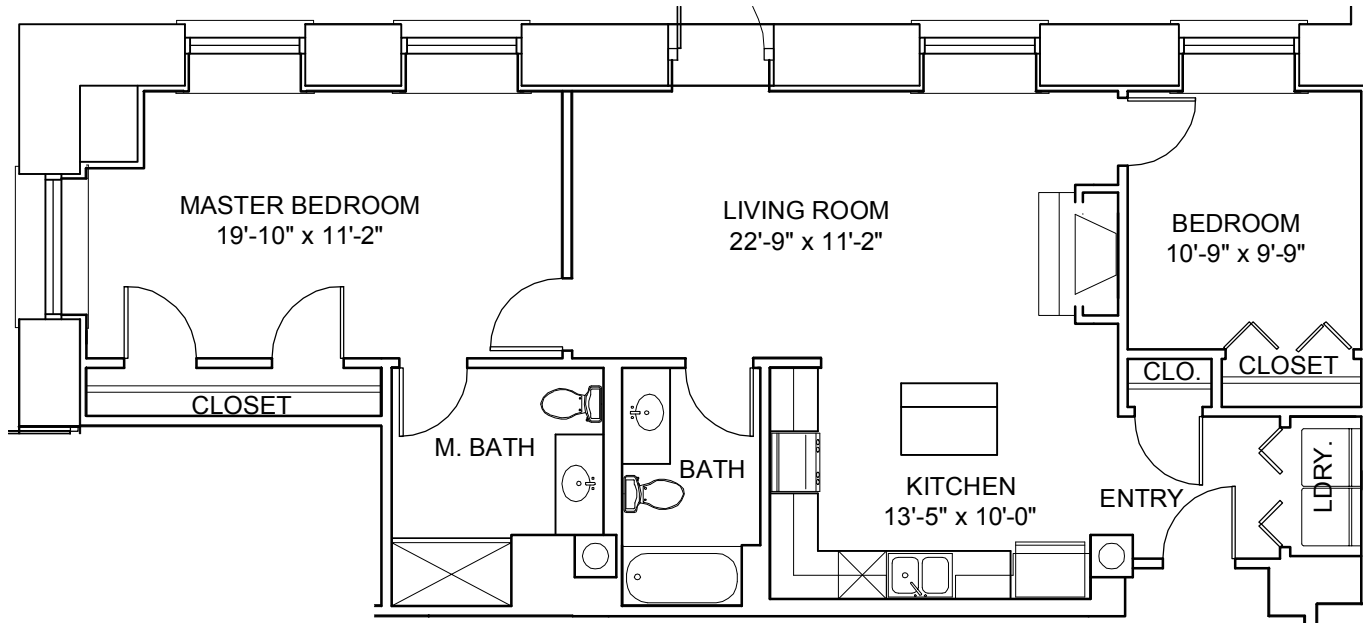

THE GEORGIAN

The Hanover
1,053 Square Feet
1st - 2nd Floors

By *Gilded Age*

The Georgian
1515 Lafayette Avenue
St. Louis, MO 63104
314.771.7171

Plans, materials, and specifications are based on availability and are subject to change without notice. Architectural, structural and other revisions may be made as they are deemed necessary by the developer, builder, architect, or as may be required by law.