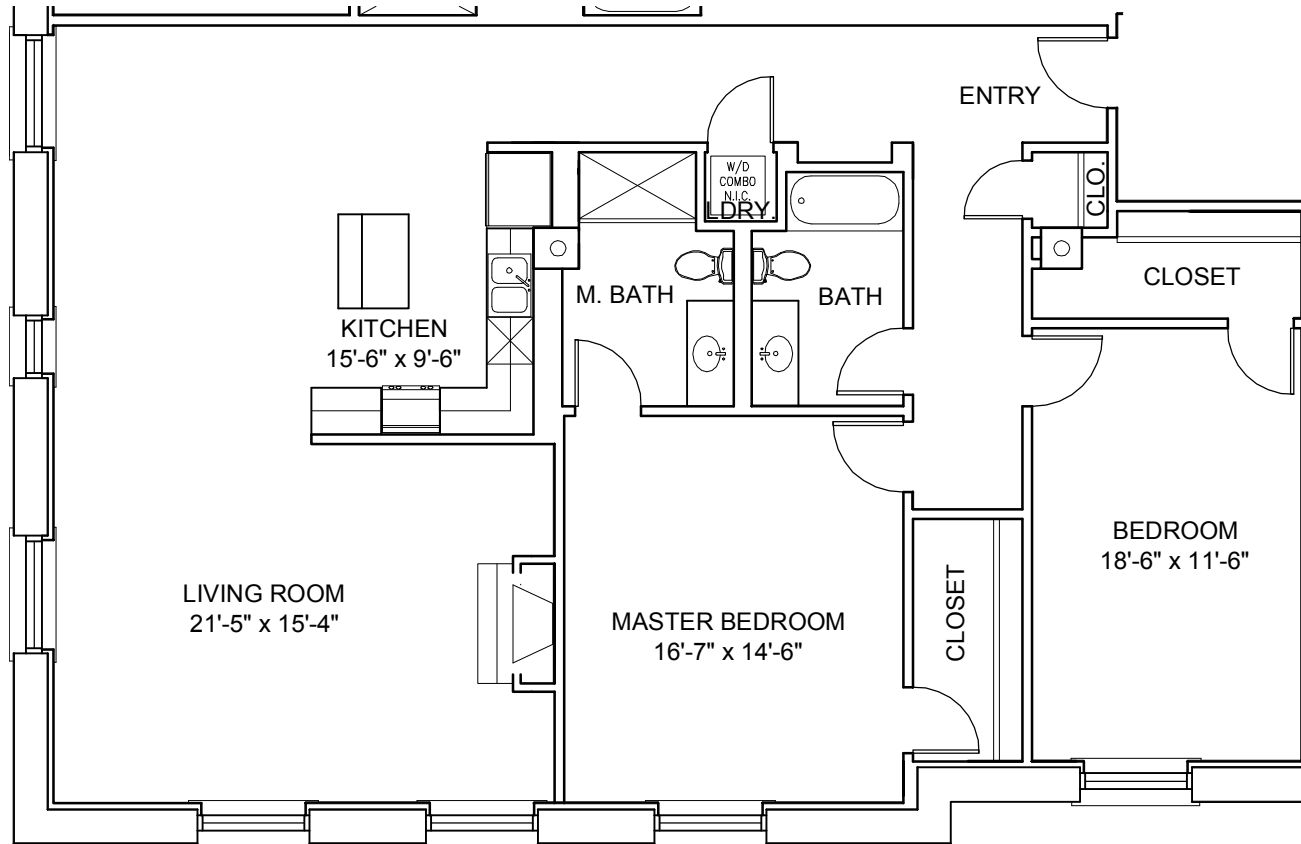

THE GEORGIAN

The Cornwall II
1,722 Square Feet
6th Floor

By *Gilded Age*

The Georgian
1515 Lafayette Avenue
St. Louis, MO 63104
314.771.7171

Plans, materials, and specifications are based on availability and are subject to change without notice. Architectural, structural and other revisions may be made as they are deemed necessary by the developer, builder, architect, or as may be required by law.