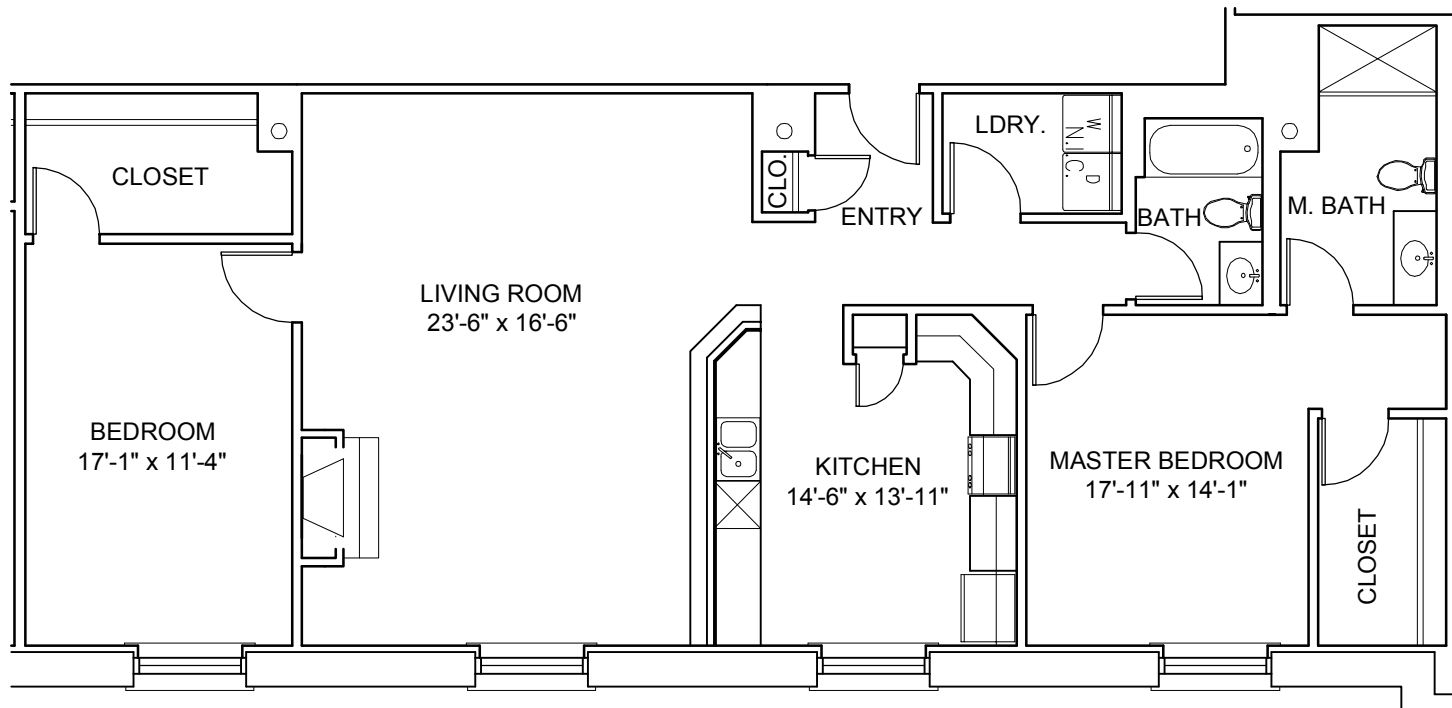

# THE GEORGIAN

The Cambridge II  
1,479 Square Feet  
6th Floor

By *Gilded Age*

The Georgian  
1515 Lafayette Avenue  
St. Louis, MO 63104  
314.771.7171

Plans, materials, and specifications are based on availability and are subject to change without notice. Architectural, structural and other revisions may be made as they are deemed necessary by the developer, builder, architect, or as may be required by law.