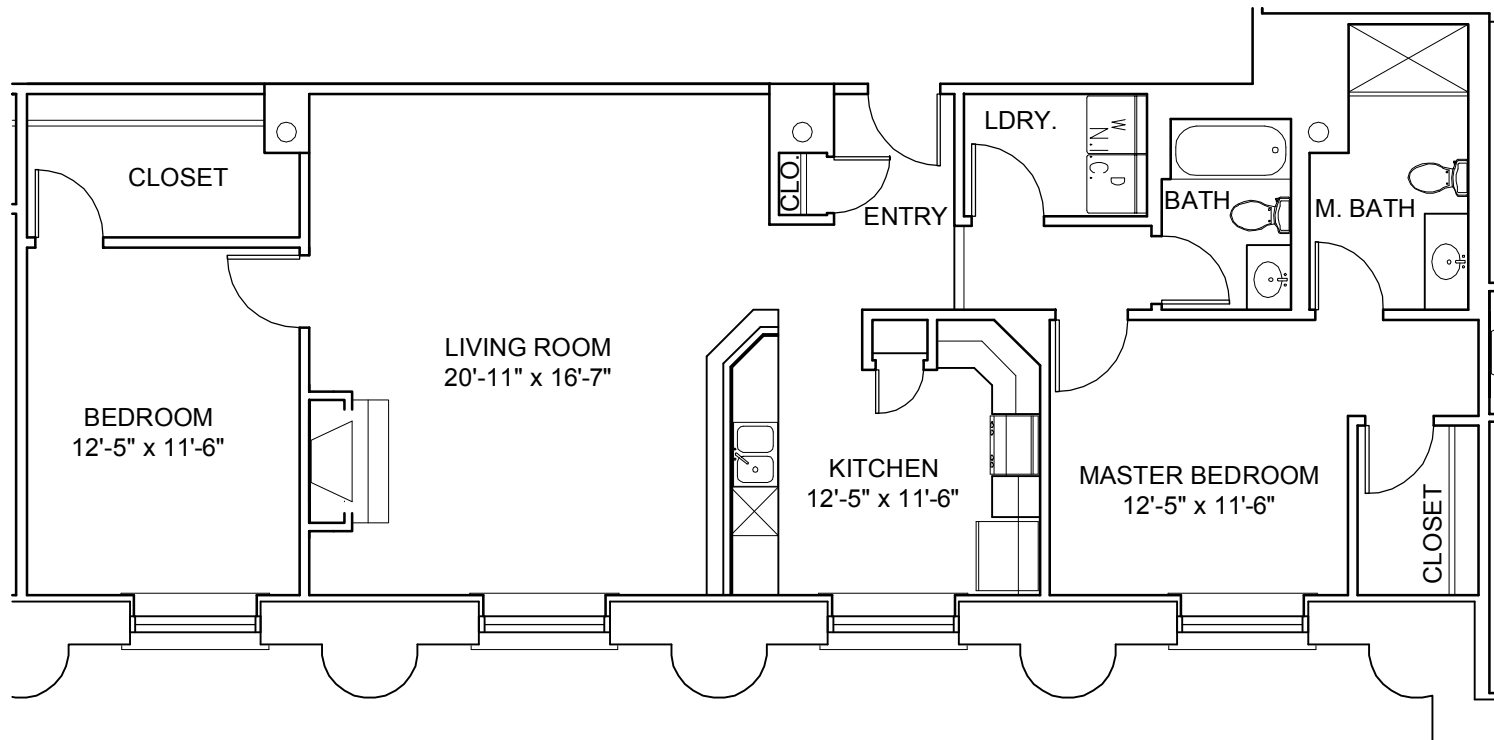

THE GEORGIAN

The Cambridge
1,325 Square Feet
3rd - 5th Floors

By *Gilded Age*

The Georgian
1515 Lafayette Avenue
St. Louis, MO 63104
314.771.7171

Plans, materials, and specifications are based on availability and are subject to change without notice. Architectural, structural and other revisions may be made as they are deemed necessary by the developer, builder, architect, or as may be required by law.