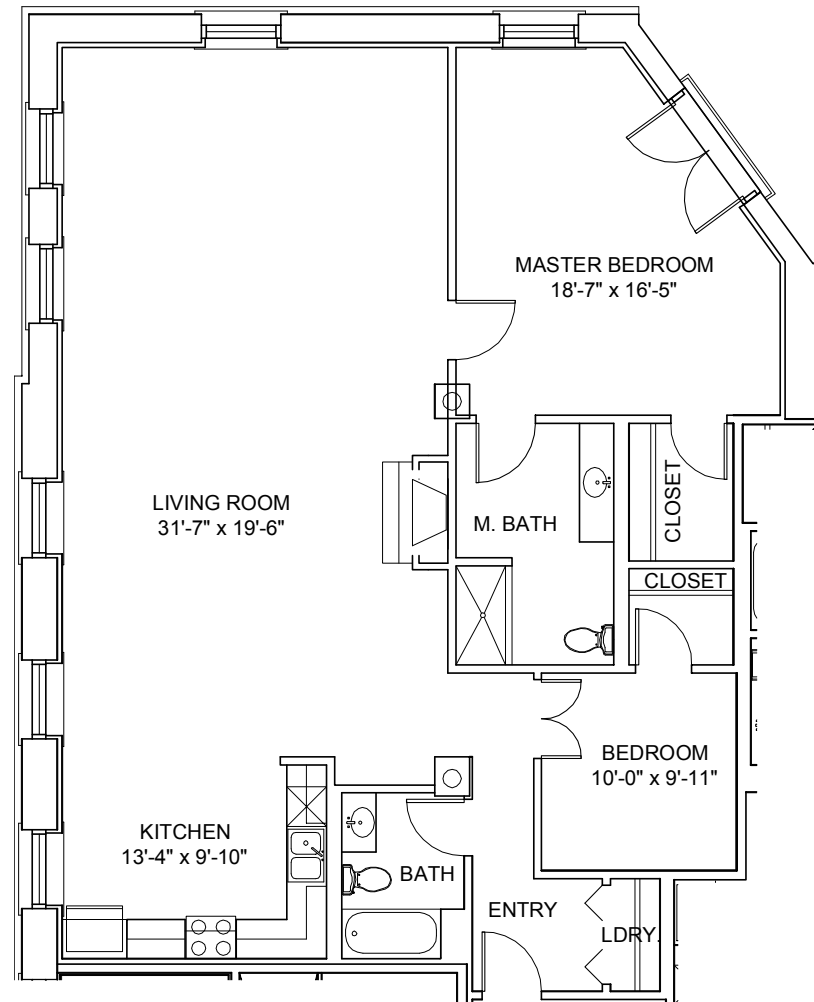

# THE GEORGIAN

The Buckingham III  
1,610 Square Feet  
1st - 2nd Floors

By *Gilded Age*

The Georgian  
1515 Lafayette Avenue  
St. Louis, MO 63104  
314.771.7171

Plans, materials, and specifications are based on availability and are subject to change without notice. Architectural, structural and other revisions may be made as they are deemed necessary by the developer, builder, architect, or as may be required by law.