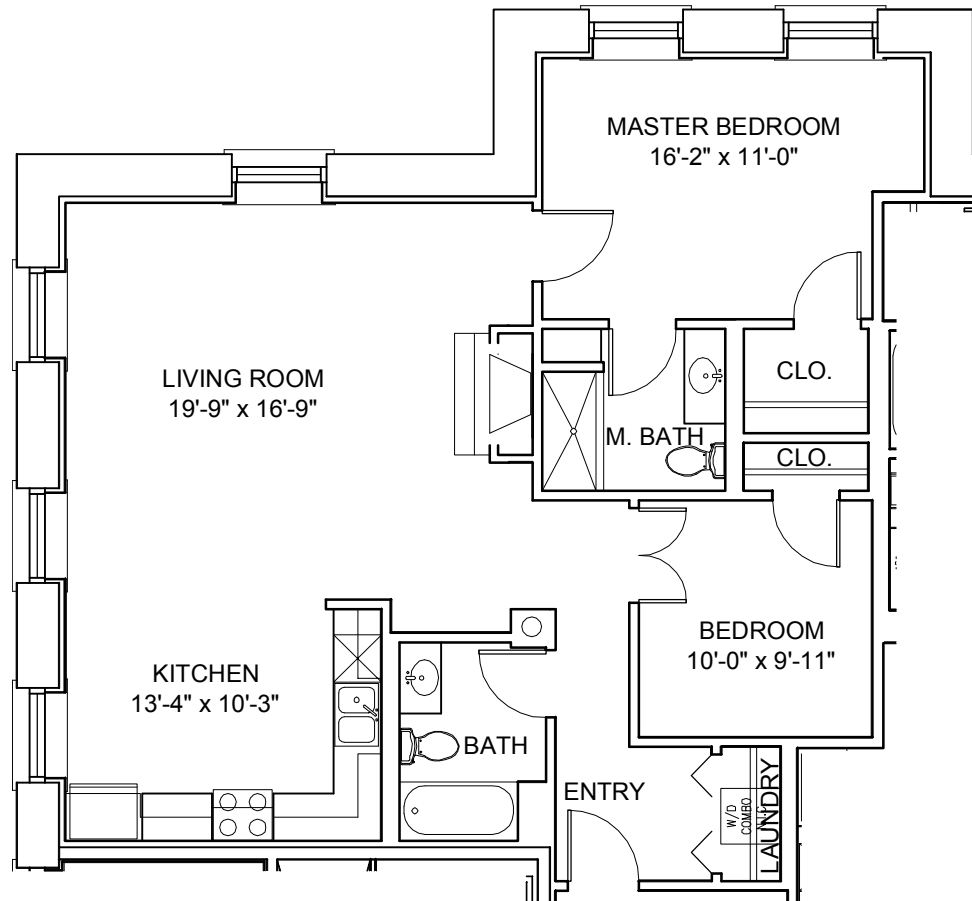

# THE GEORGIAN

The Buckingham  
1,056 Square Feet  
1st - 5th Floors

By *Gilded Age*

The Georgian  
1515 Lafayette Avenue  
St. Louis, MO 63104  
314.771.7171

Plans, materials, and specifications are based on availability and are subject to change without notice. Architectural, structural and other revisions may be made as they are deemed necessary by the developer, builder, architect, or as may be required by law.