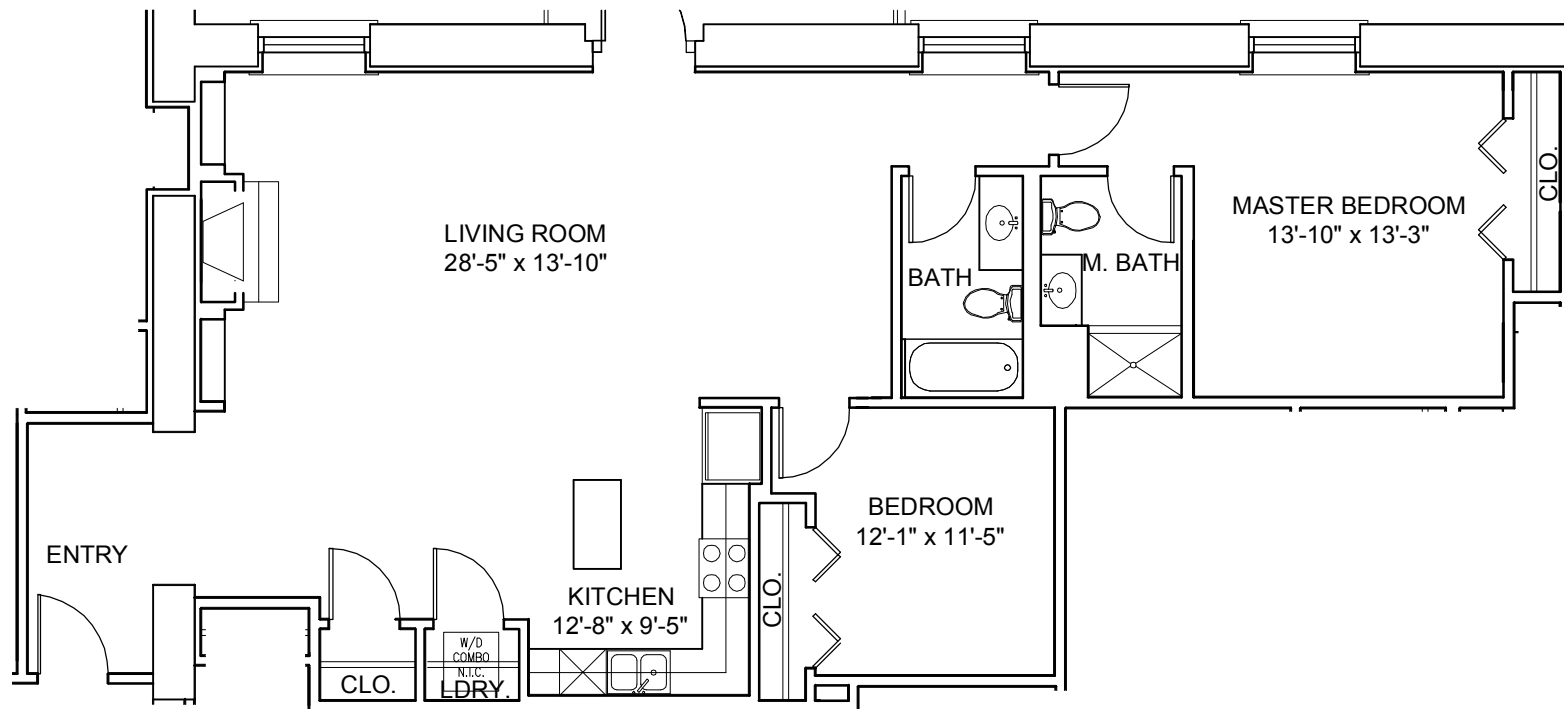

THE GEORGIAN

The Brunswick
1,343 Square Feet
1st - 5th Floors

By *Gilded Age*

The Georgian
1515 Lafayette Avenue
St. Louis, MO 63104
314.771.7171

Plans, materials, and specifications are based on availability and are subject to change without notice. Architectural, structural and other revisions may be made as they are deemed necessary by the developer, builder, architect, or as may be required by law.