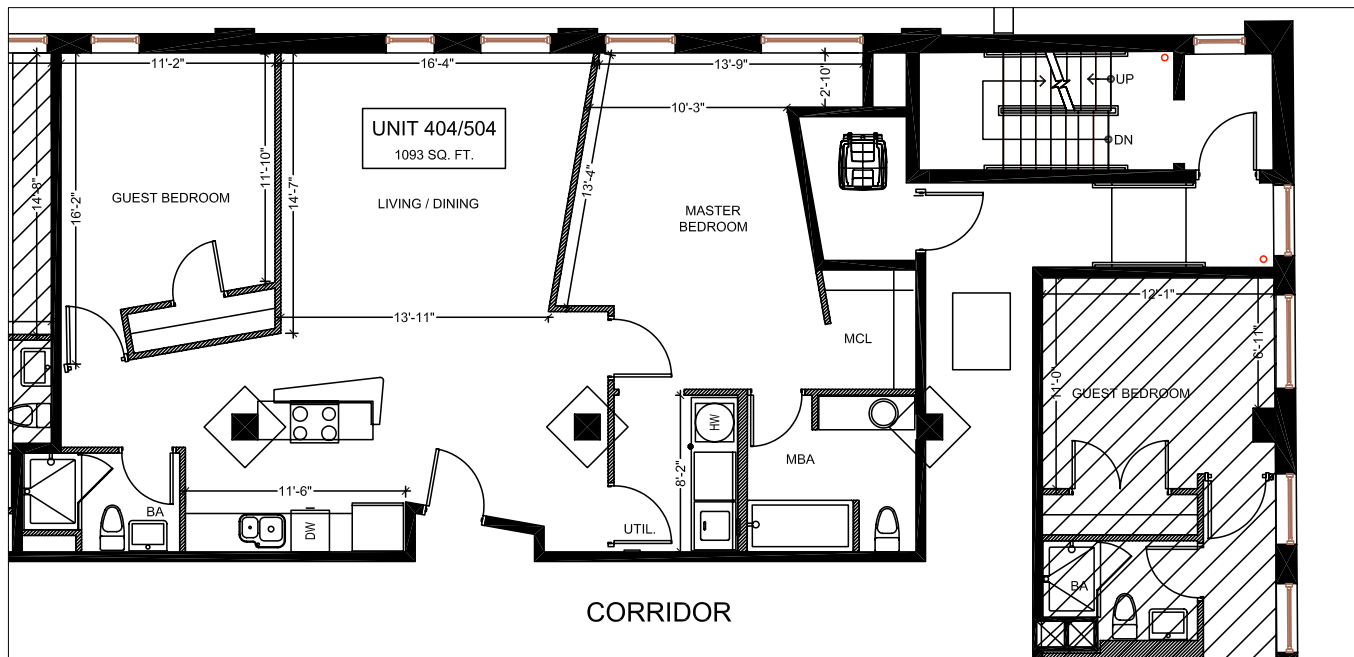

EDEN LOFTS

By *Gilded Age*

Unit 404
1,093 Square Feet
4th Floor

Eden Lofts
1712 Chouteau Avenue
St. Louis, Missouri 63104
314.771.7171

Unit 504
1,093 Square Feet
5th Floor

Plans, materials, and specifications are based on availability and are subject to change without notice. Architectural, structural and other revisions may be made as they are deemed necessary by the developer, builder, architect, or as may be required by law.