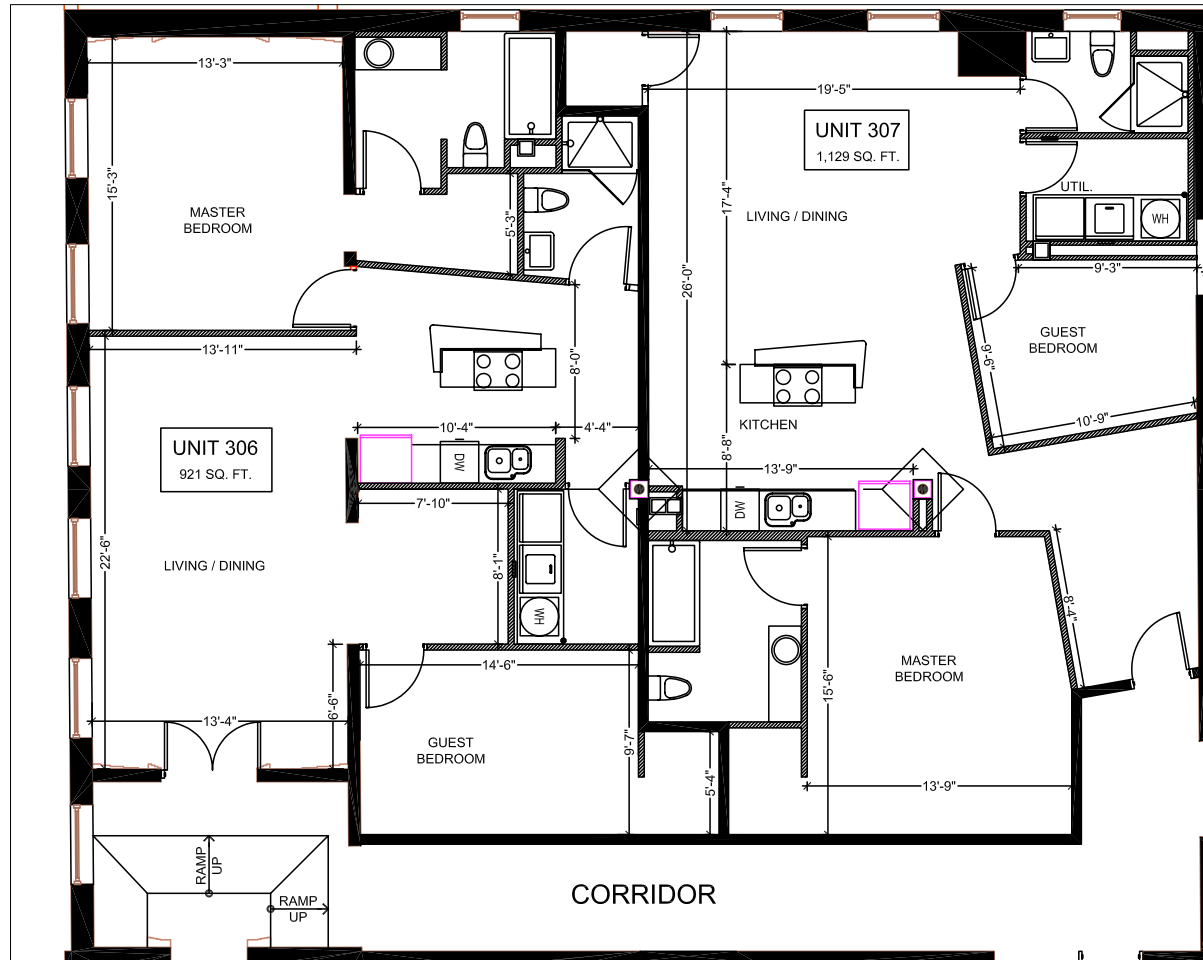

EDEN LOFTS

Unit 306
1,123 Square Feet
3rd Floor

Unit 307
1,129 Square Feet
3rd Floor

By *Gilded Age*

Eden Lofts
1712 Chouteau Avenue
St. Louis, Missouri 63104
314.771.7171

Plans, materials, and specifications are based on availability and are subject to change without notice. Architectural, structural and other revisions may be made as they are deemed necessary by the developer, builder, architect, or as may be required by law.