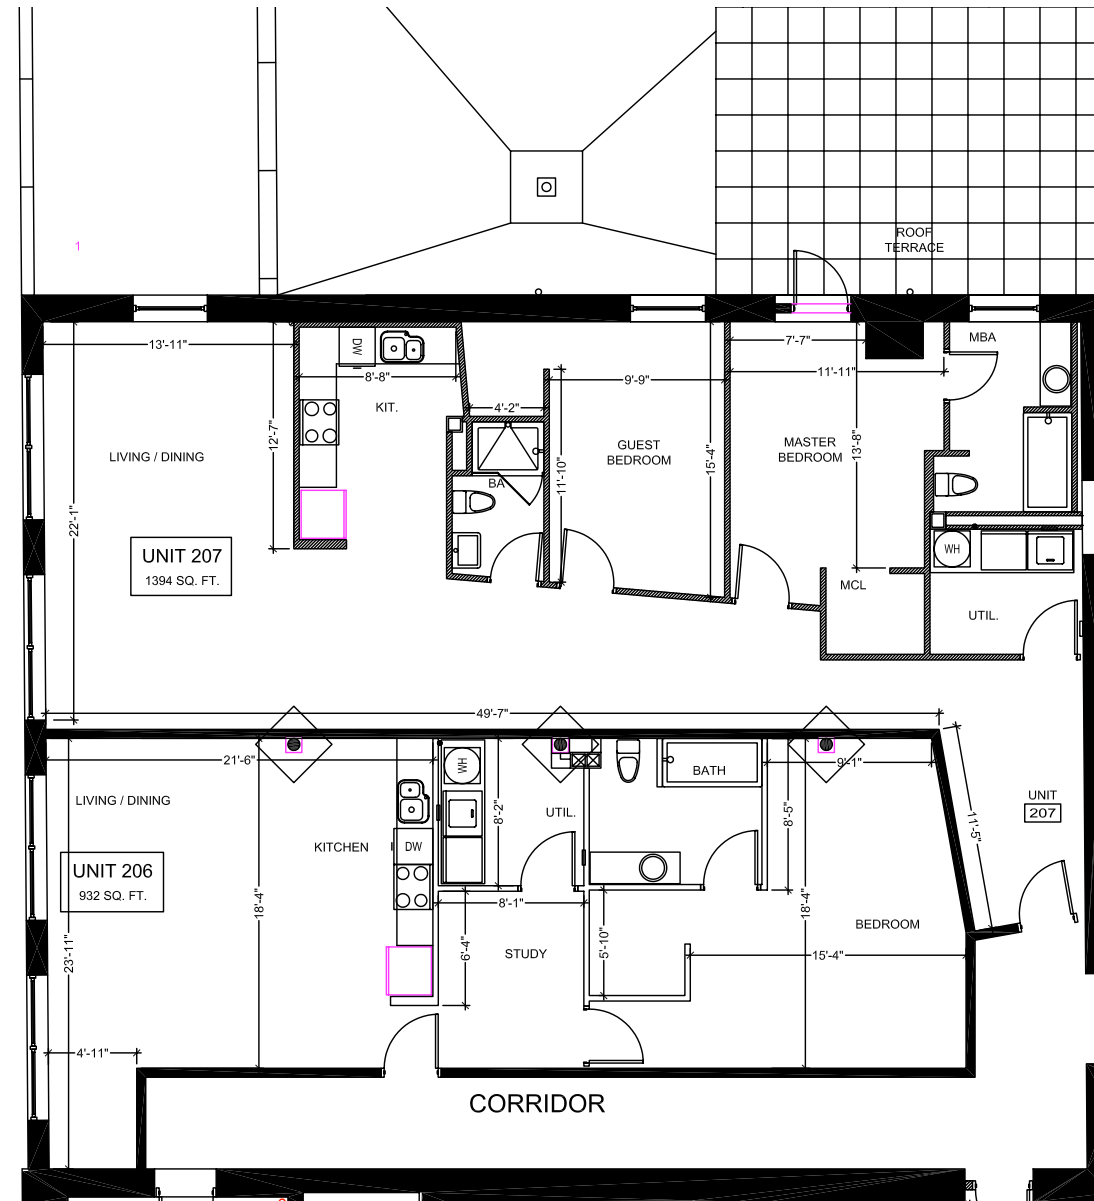

EDEN LOFTS

Unit 206
932 Square Feet
2nd Floor

Unit 207
1,394 Square Feet
2nd Floor

By *Gilded Age*

Eden Lofts
1712 Chouteau Avenue
St. Louis, Missouri 63104
314.771.7171

Plans, materials, and specifications are based on availability and are subject to change without notice. Architectural, structural and other revisions may be made as they are deemed necessary by the developer, builder, architect, or as may be required by law.