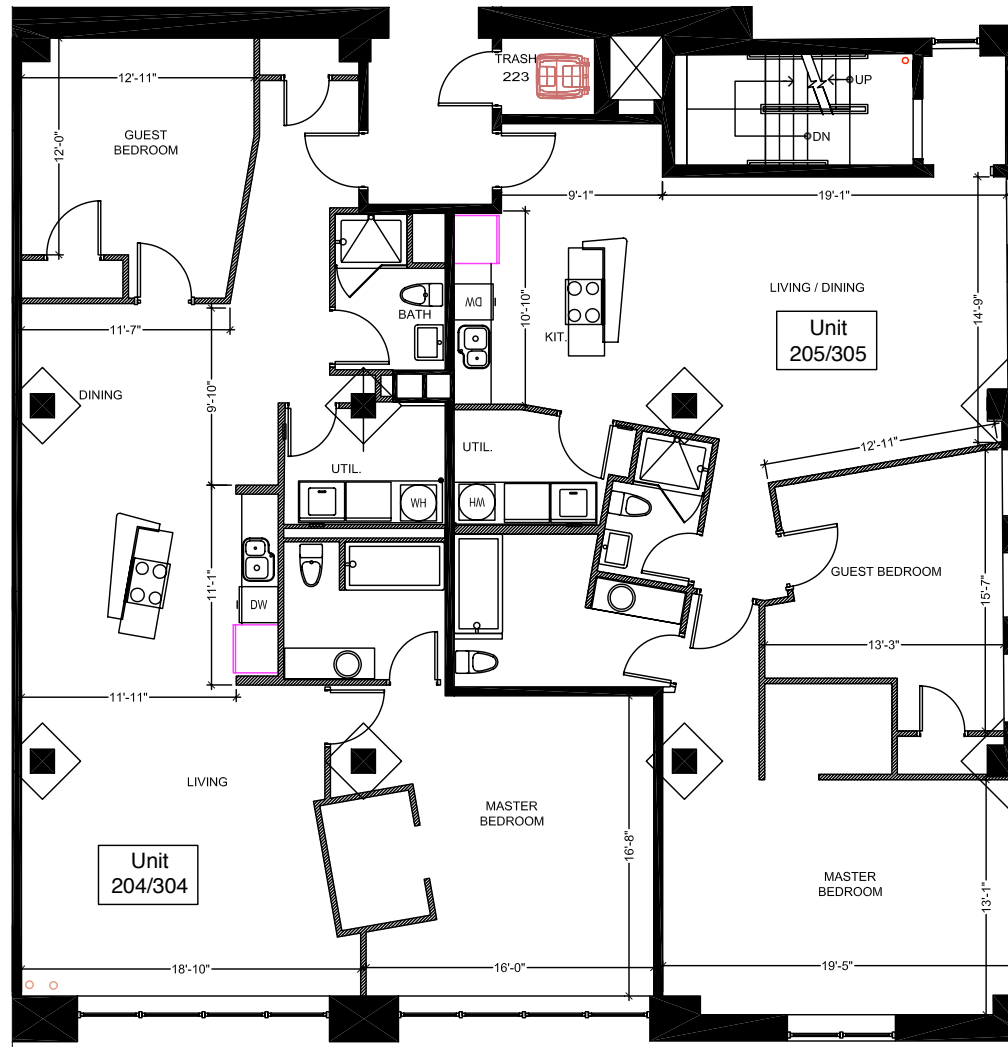

EDEN LOFTS

Unit 204/304
1,396 Square Feet
2nd/3rd Floor

Unit 205/305
1,225 Square Feet
2nd/3rd Floor

By *Gilded Age*

Eden Lofts
1712 Chouteau Avenue
St. Louis, Missouri 63104
314.771.7171

Plans, materials, and specifications are based on availability and are subject to change without notice. Architectural, structural and other revisions may be made as they are deemed necessary by the developer, builder, architect, or as may be required by law.