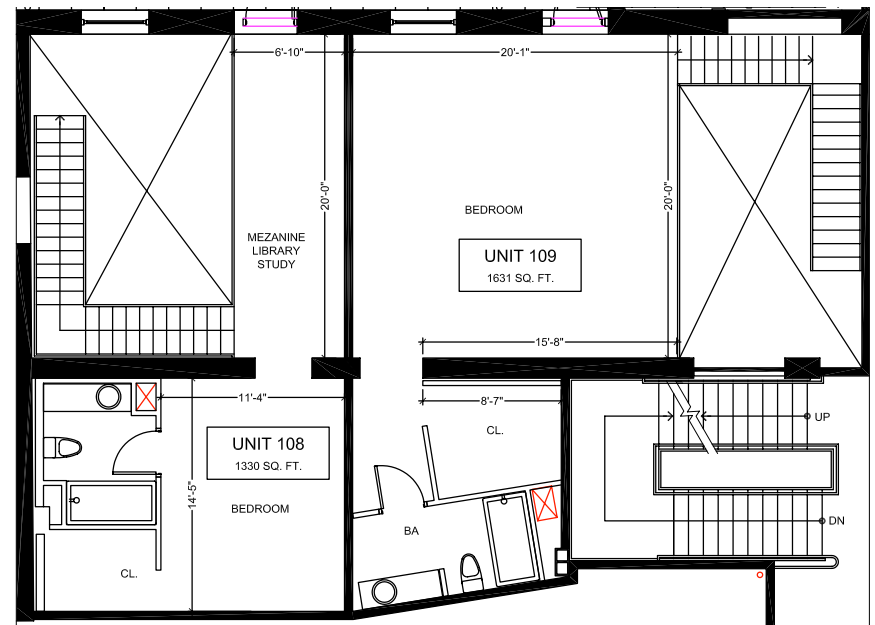

EDEN LOFTS

By *Gilded Age*

Unit 108
1,330 Square Feet
1st Floor

Eden Lofts
1712 Chouteau Avenue
St. Louis, Missouri 63104
314.771.7171

Unit 109
1,631 Square Feet
1st Floor

Main Level

Second Level

Plans, materials, and specifications are based on availability and are subject to change without notice. Architectural, structural and other revisions may be made as they are deemed necessary by the developer, builder, architect, or as may be required by law.