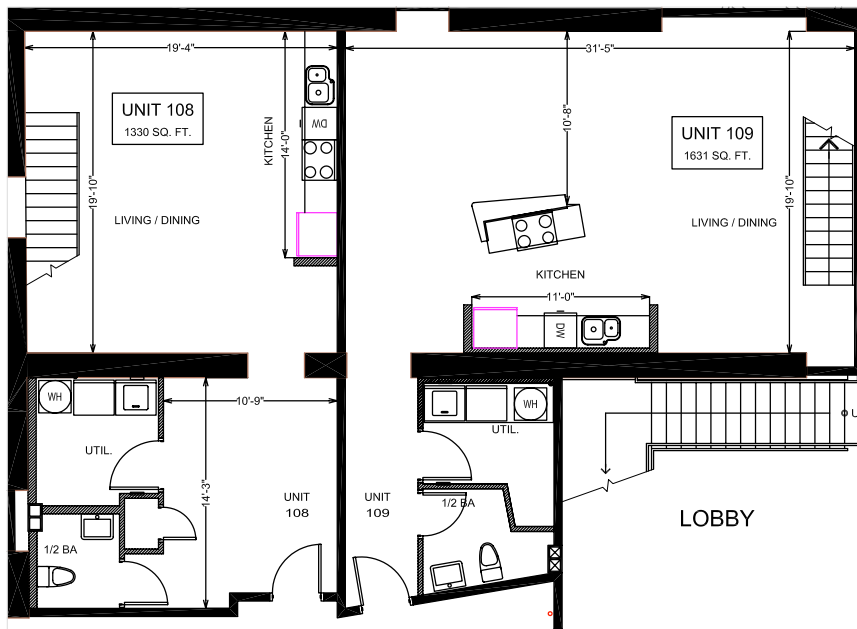

EDEN LOFTS

By *Gilded Age*

Unit 108
1,330 Square Feet
1st Floor

Eden Lofts
1712 Chouteau Avenue
St. Louis, Missouri 63104
314.771.7171

Unit 109
1,631 Square Feet
1st Floor

Main Level

Second Level

Plans, materials, and specifications are based on availability and are subject to change without notice. Architectural, structural and other revisions may be made as they are deemed necessary by the developer, builder, architect, or as may be required by law.