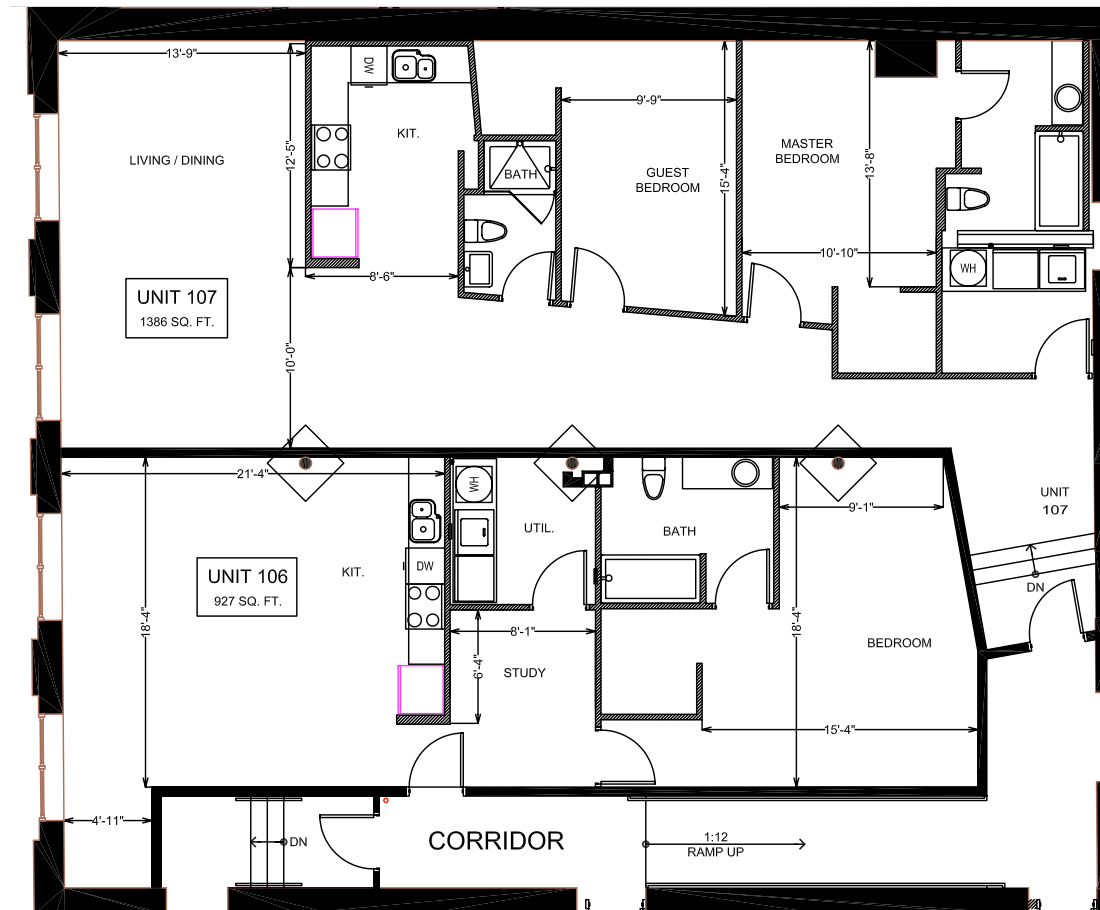

EDEN LOFTS

Unit 106
927 Square Feet
1st Floor

Unit 107
1,330 Square Feet
1st Floor

By *Gilded Age*

Eden Lofts
1712 Chouteau Avenue
St. Louis, Missouri 63104
314.771.7171

Plans, materials, and specifications are based on availability and are subject to change without notice. Architectural, structural and other revisions may be made as they are deemed necessary by the developer, builder, architect, or as may be required by law.