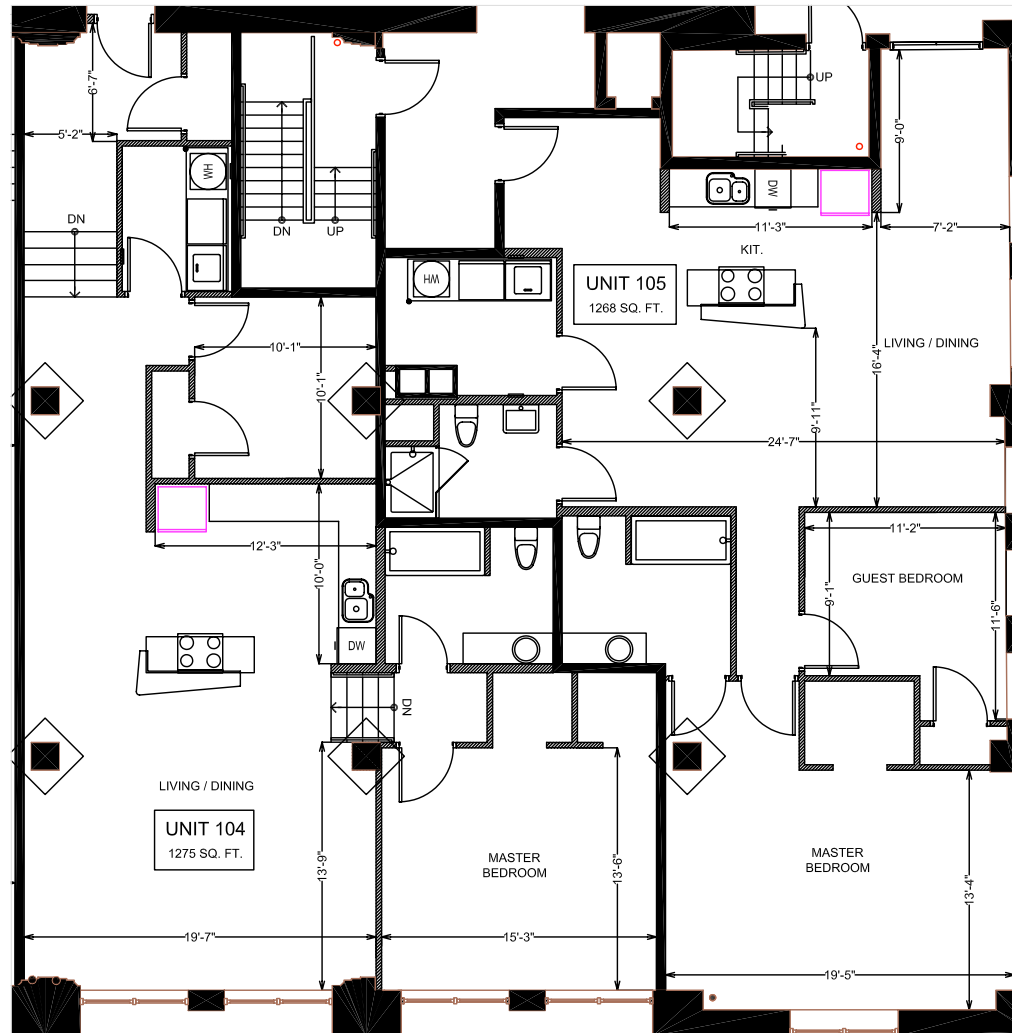

EDEN LOFTS

Unit 104
1,275 Square Feet
1st Floor

Unit 105
1,268 Square Feet
1st Floor

By *Gilded Age*

Eden Lofts
1712 Chouteau Avenue
St. Louis, Missouri 63104
314.771.7171

Plans, materials, and specifications are based on availability and are subject to change without notice. Architectural, structural and other revisions may be made as they are deemed necessary by the developer, builder, architect, or as may be required by law.