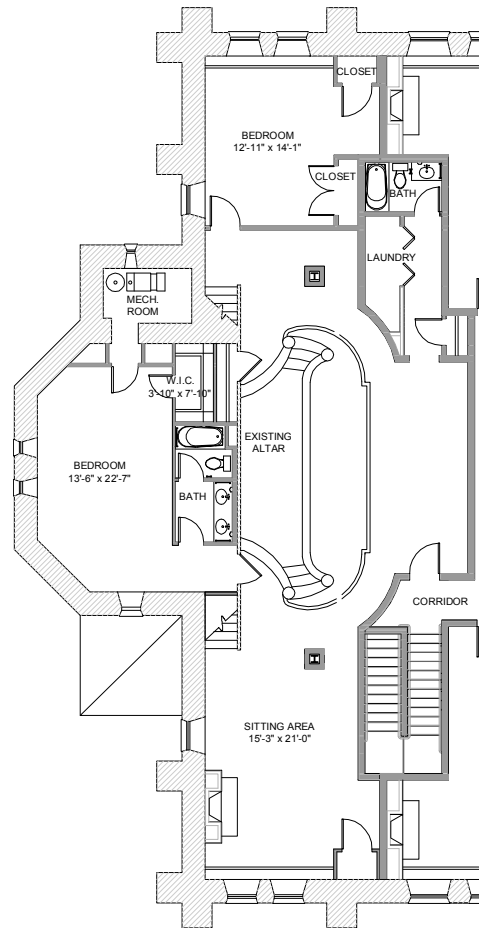

THE ABBEY ON THE PARK

Unit 2E
2,644 Square Feet
2nd Floor

By *Gilded Age*

The Abbey on the Park
1505 Missouri
St. Louis, MO 63104
314.771.7171

2ND FLOOR

3RD FLOOR

Plans, materials, and specifications are based on availability and are subject to change without notice. Architectural, structural and other revisions may be made as they are deemed necessary by the developer, builder, architect, or as may be required by law.