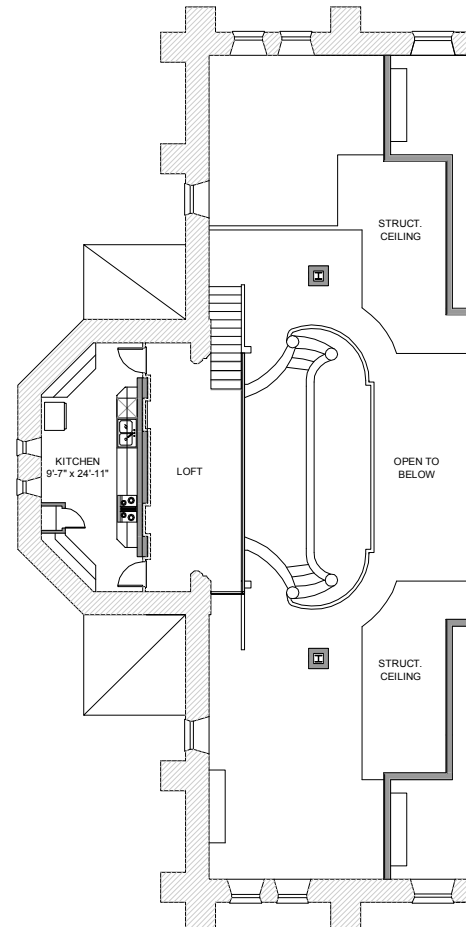

THE ABBEY ON THE PARK

Unit 2E
2,644 Square Feet
2nd Floor

By *Gilded Age*

The Abbey on the Park
1505 Missouri
St. Louis, MO 63104
314.771.7171

2ND FLOOR

3RD FLOOR

Plans, materials, and specifications are based on availability and are subject to change without notice. Architectural, structural and other revisions may be made as they are deemed necessary by the developer, builder, architect, or as may be required by law.